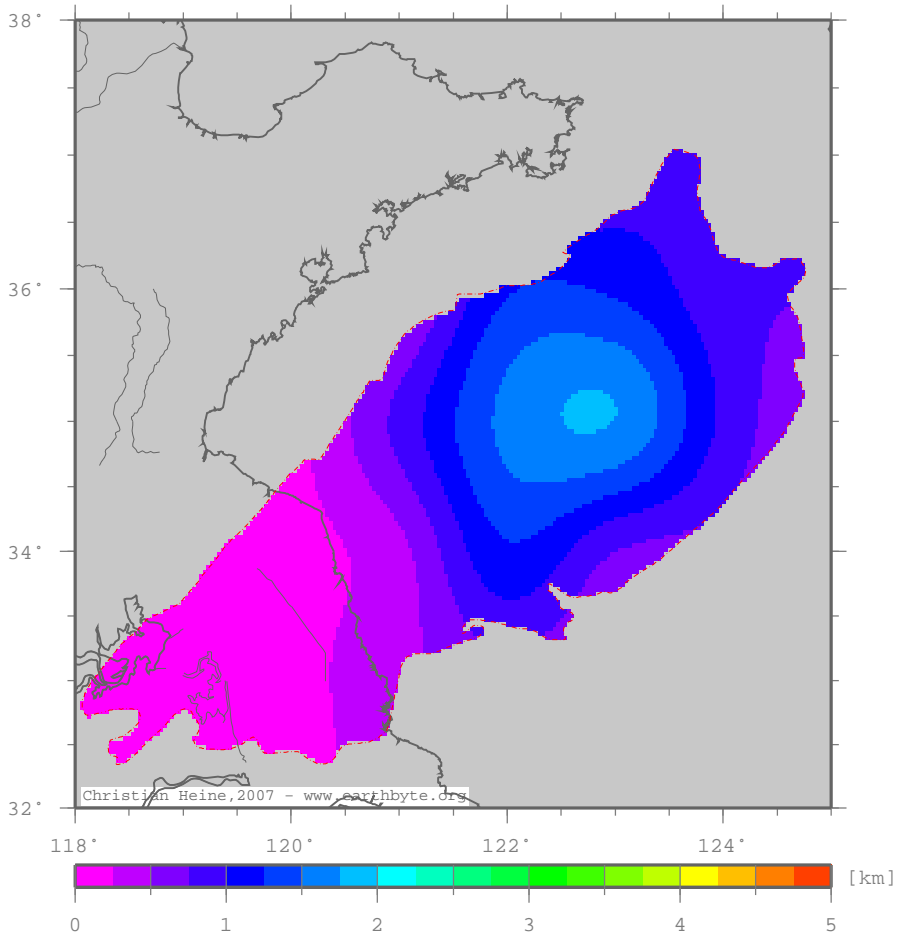

# SouthHuanghai\_YellowSeaBasin – isocorr

Isostatic correction