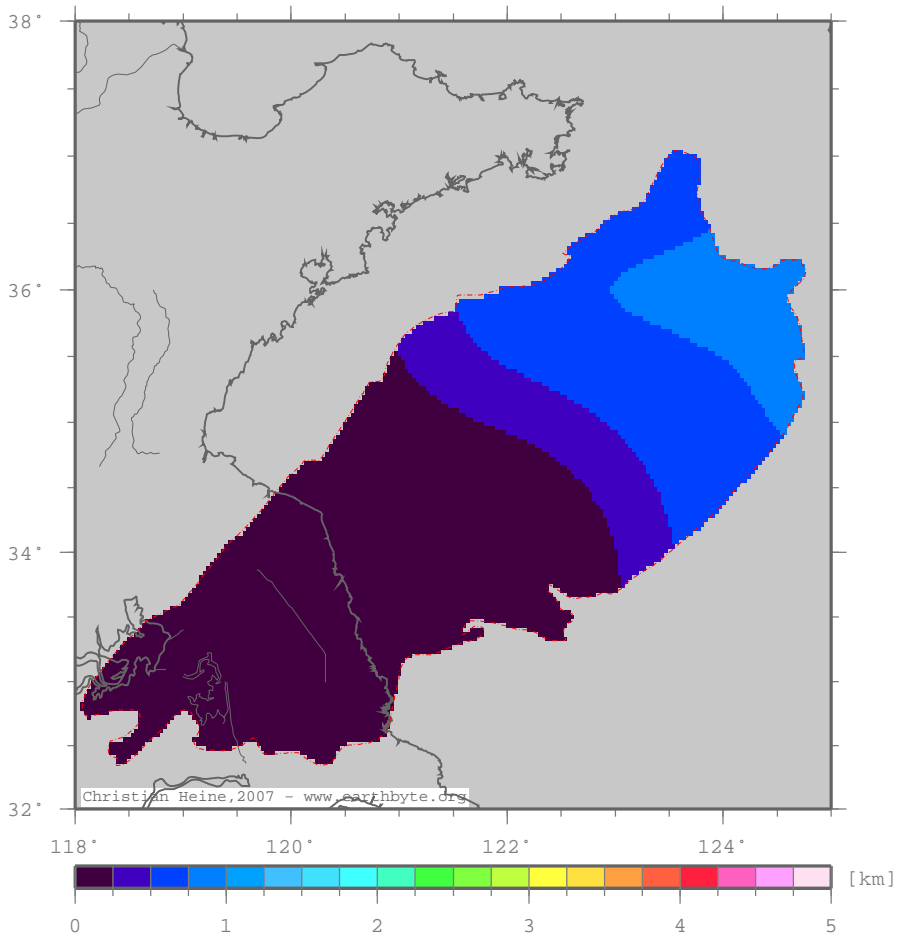

SouthHuanghai_YellowSeaBasin – tstrust

Total tectonic subsidence