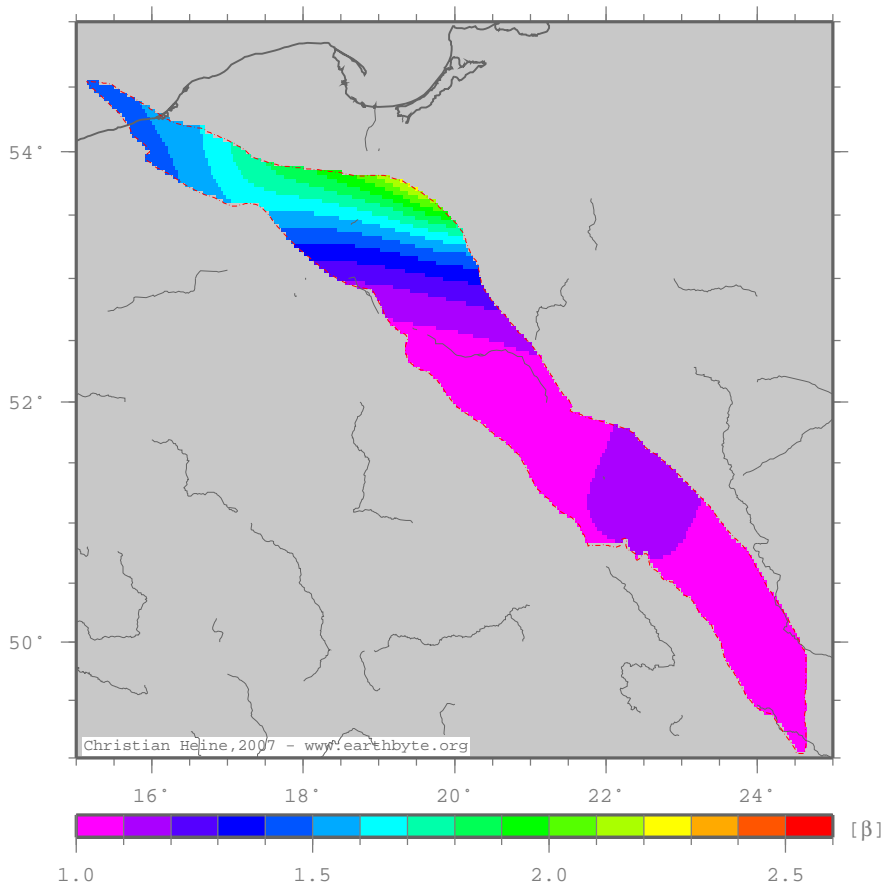

Danish-Polish Marginal Trough – betased

Crustal extension from sed thickness