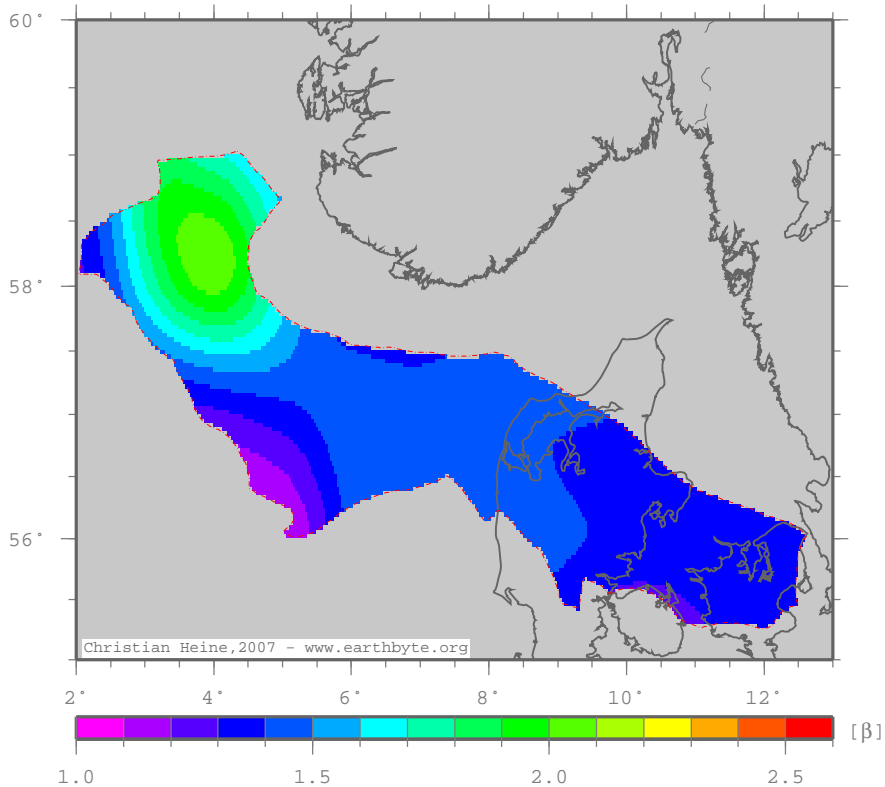

# Norwegian–Danish Basin – betased

Crustal extension from sed thickness