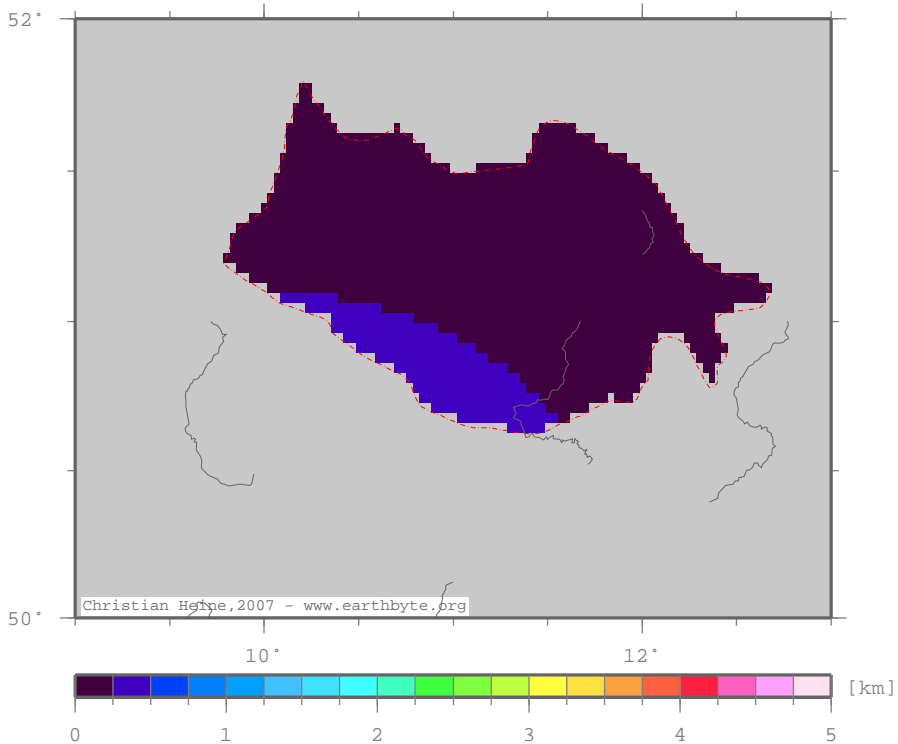

ThuringianBasin – ttscrust

Total tectonic subsidence