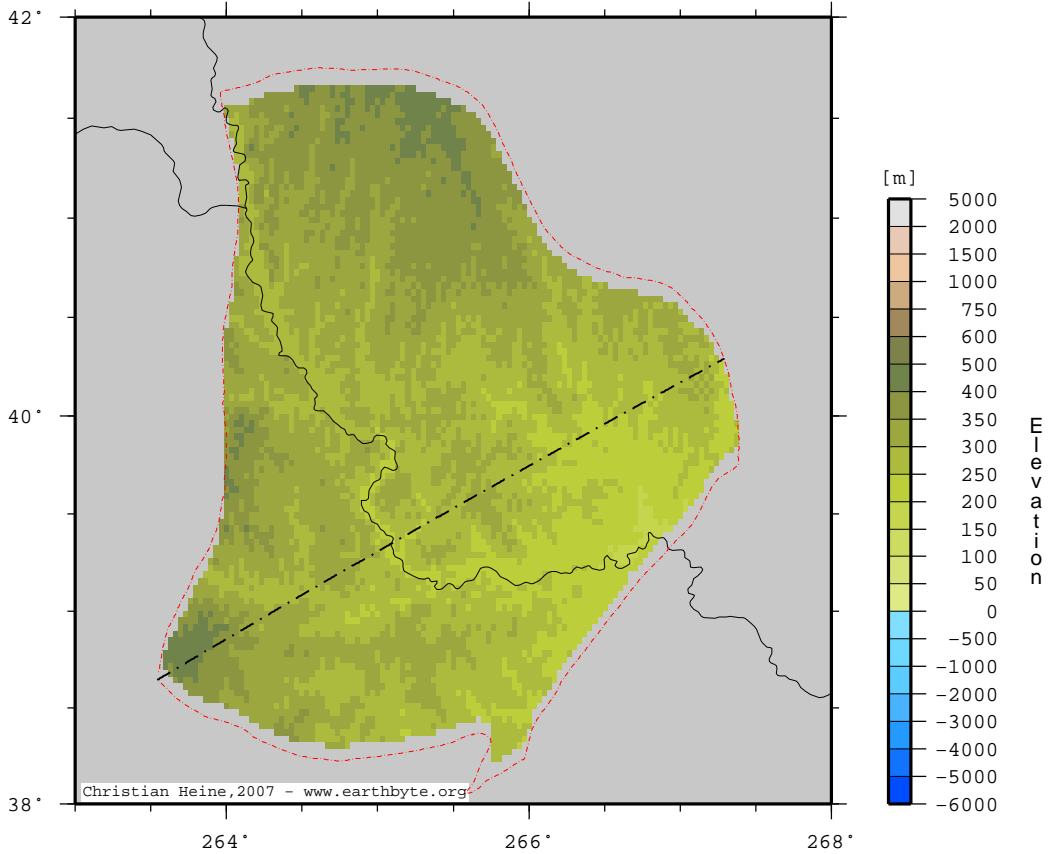

ForestCityBasin – topography

0 125 250
km