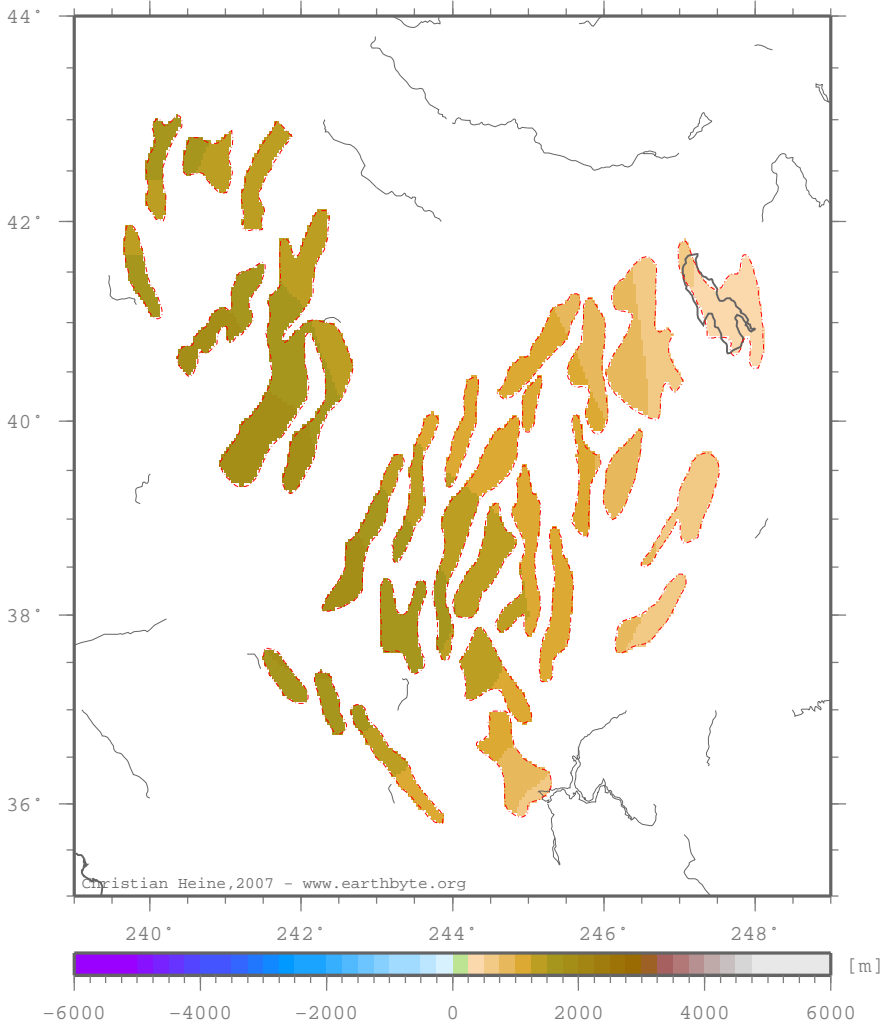

# GreatBasin – predele

Elevation