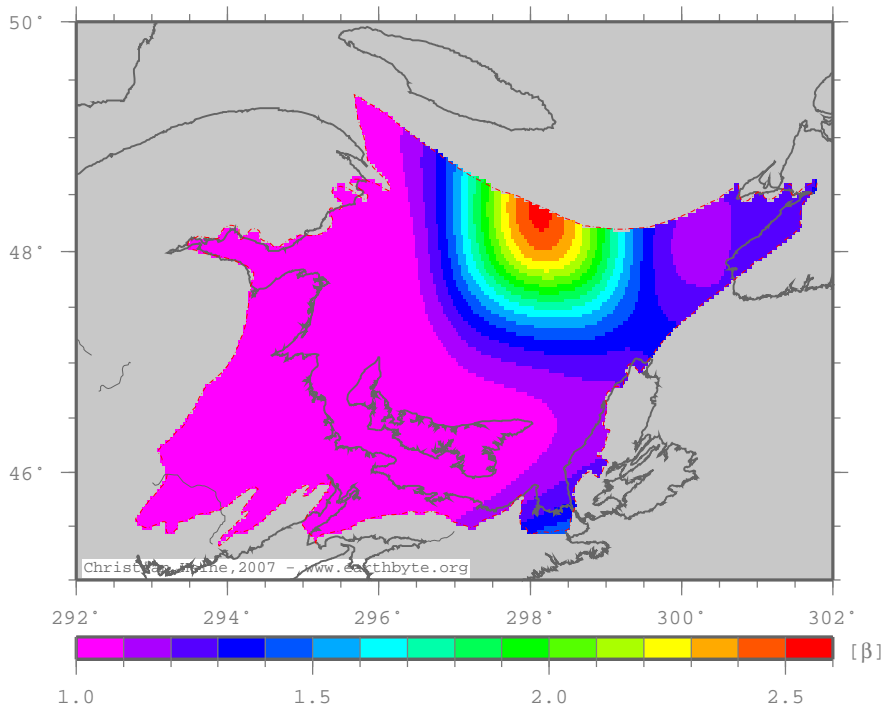

MaritimesBasin – betased

Crustal extension from sed thickness