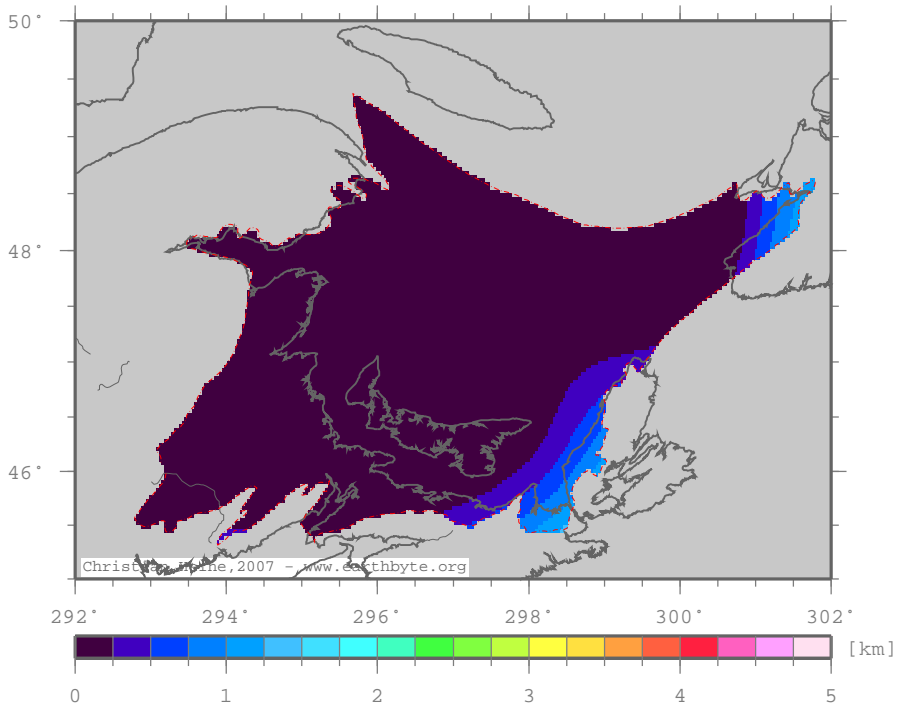

MaritimesBasin – ttscrust

Total tectonic subsidence