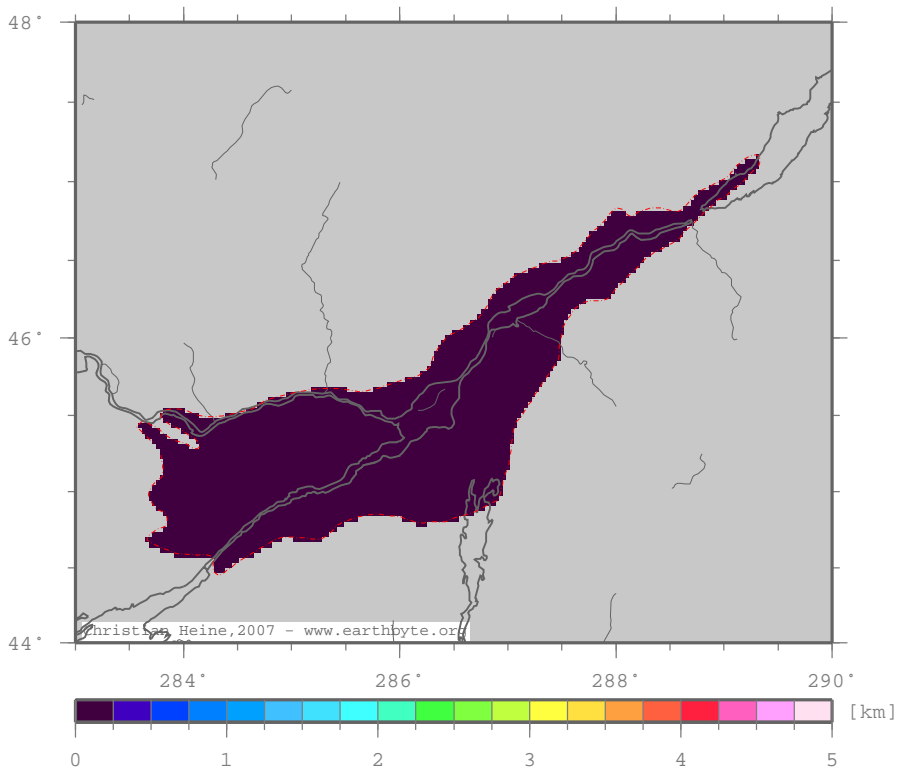

QuebecBasin – tstrust

Total tectonic subsidence