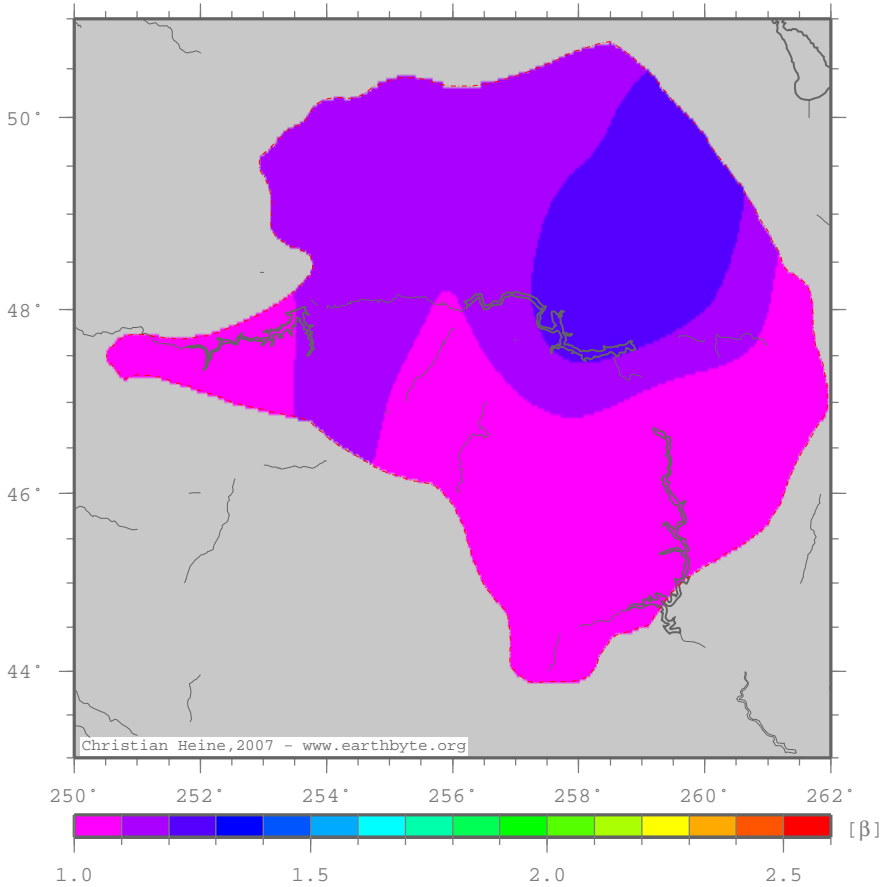

WillistonBasin – betased

Crustal extension from sed thickness