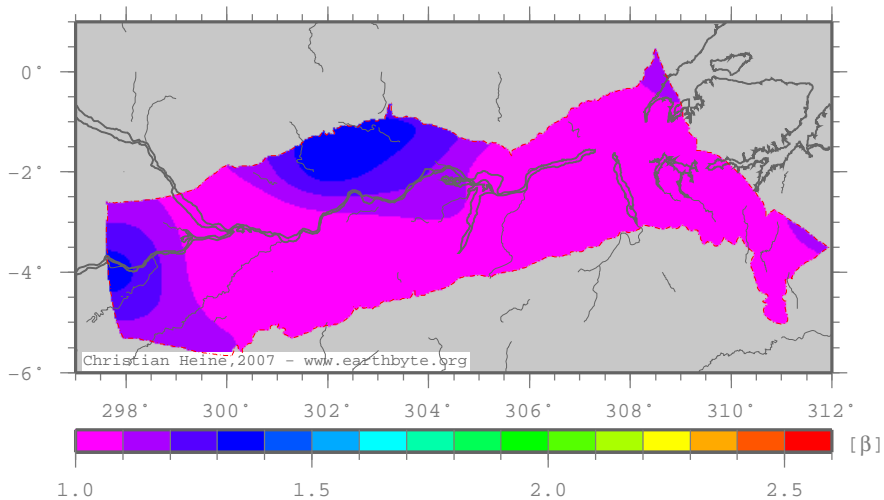

AmazonasBasin – betased

Crustal extension from sed thickness