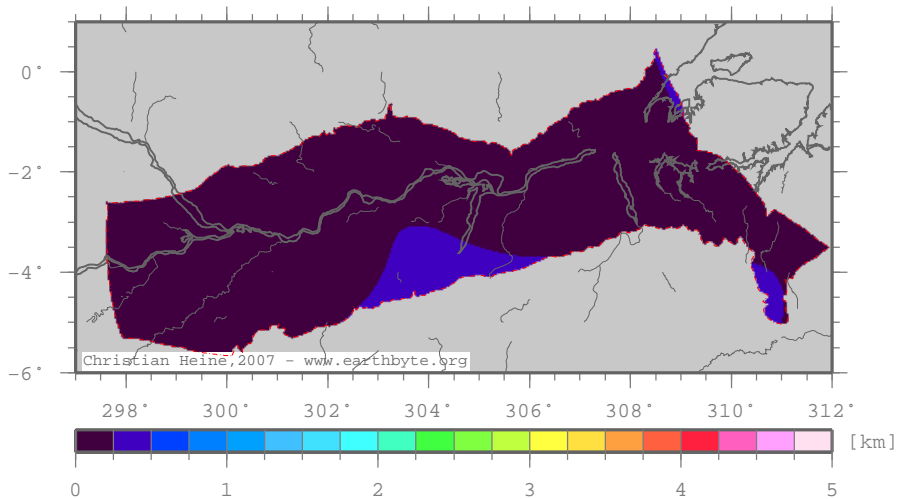

AmazonasBasin – ttscrust

Total tectonic subsidence