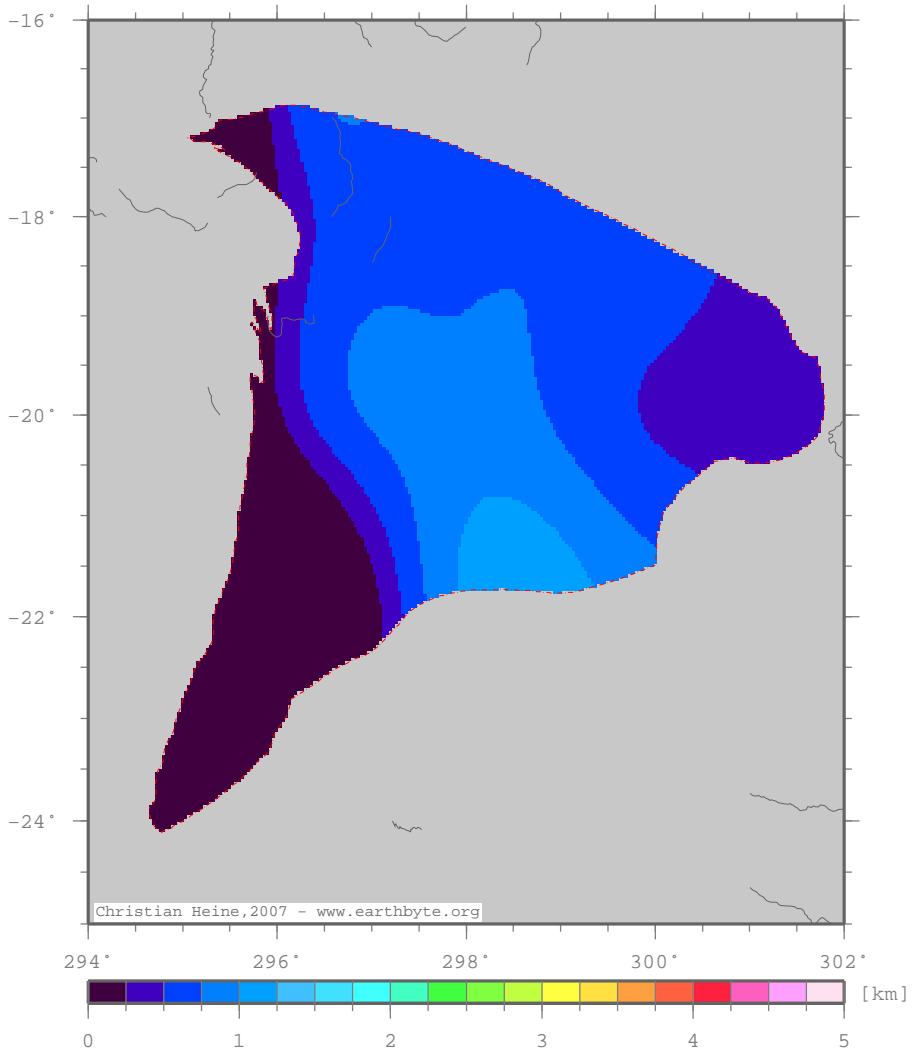

ChacoBasin – tscrust

Total tectonic subsidence