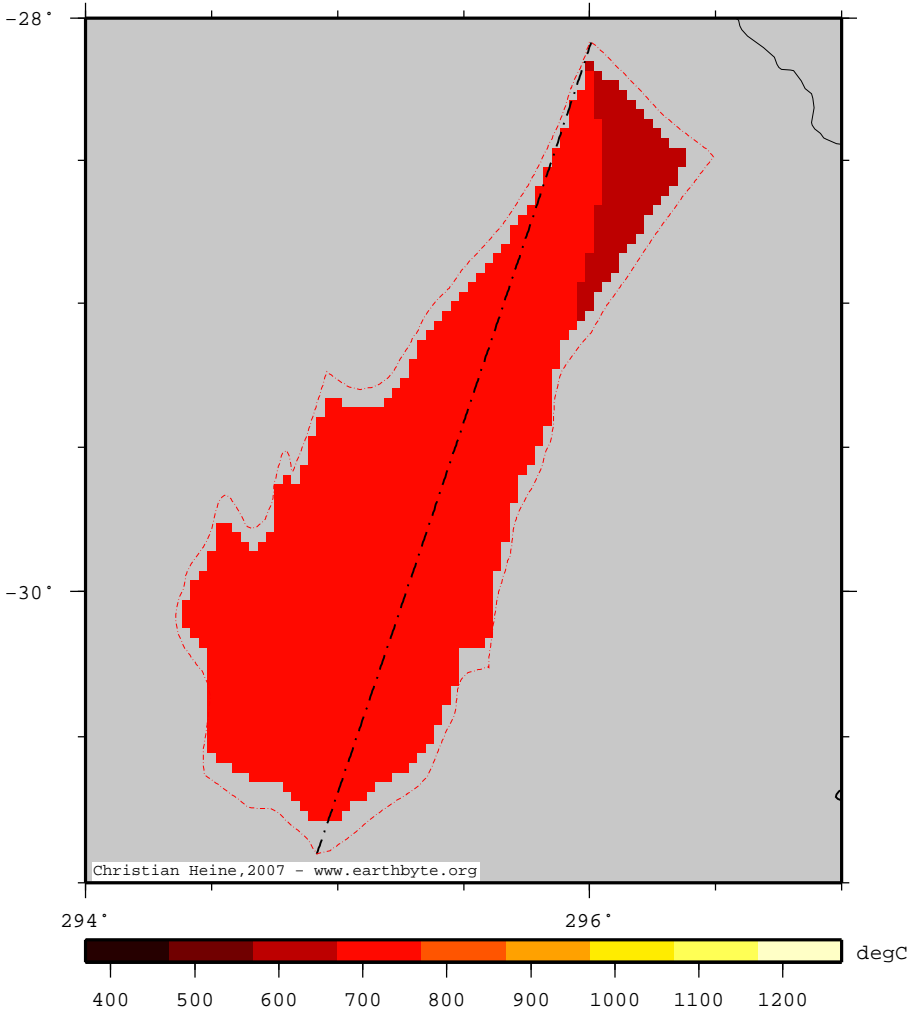

LasSalinasBasin – TC1_T50

Temperature