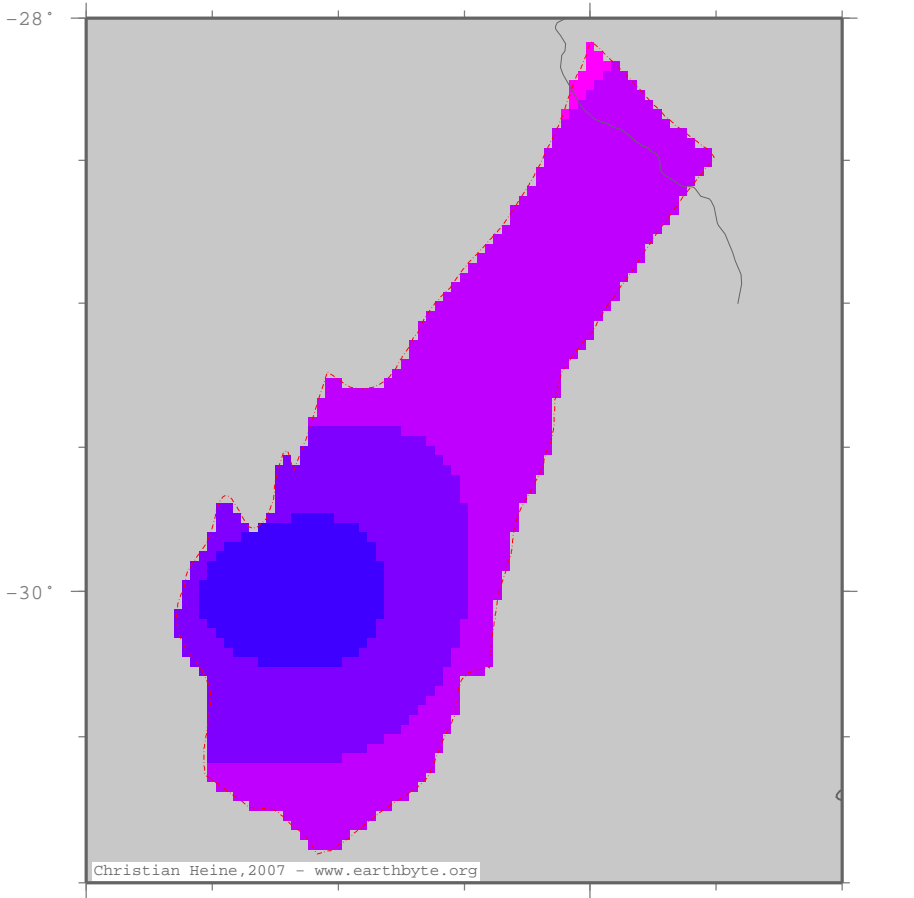

LasSalinasBasin – isocorr

Christian Heine, 2007 - www.earthbyte.org

Isostatic correction