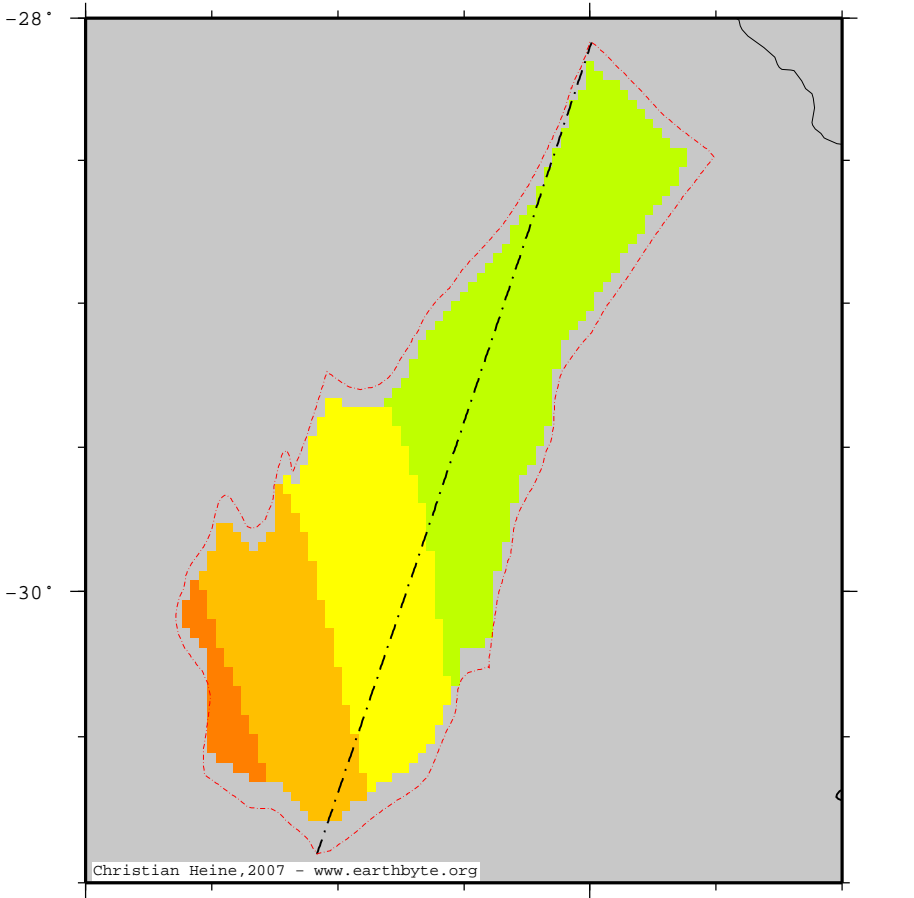

LasSalinasBasin – plaincrust

Thickness