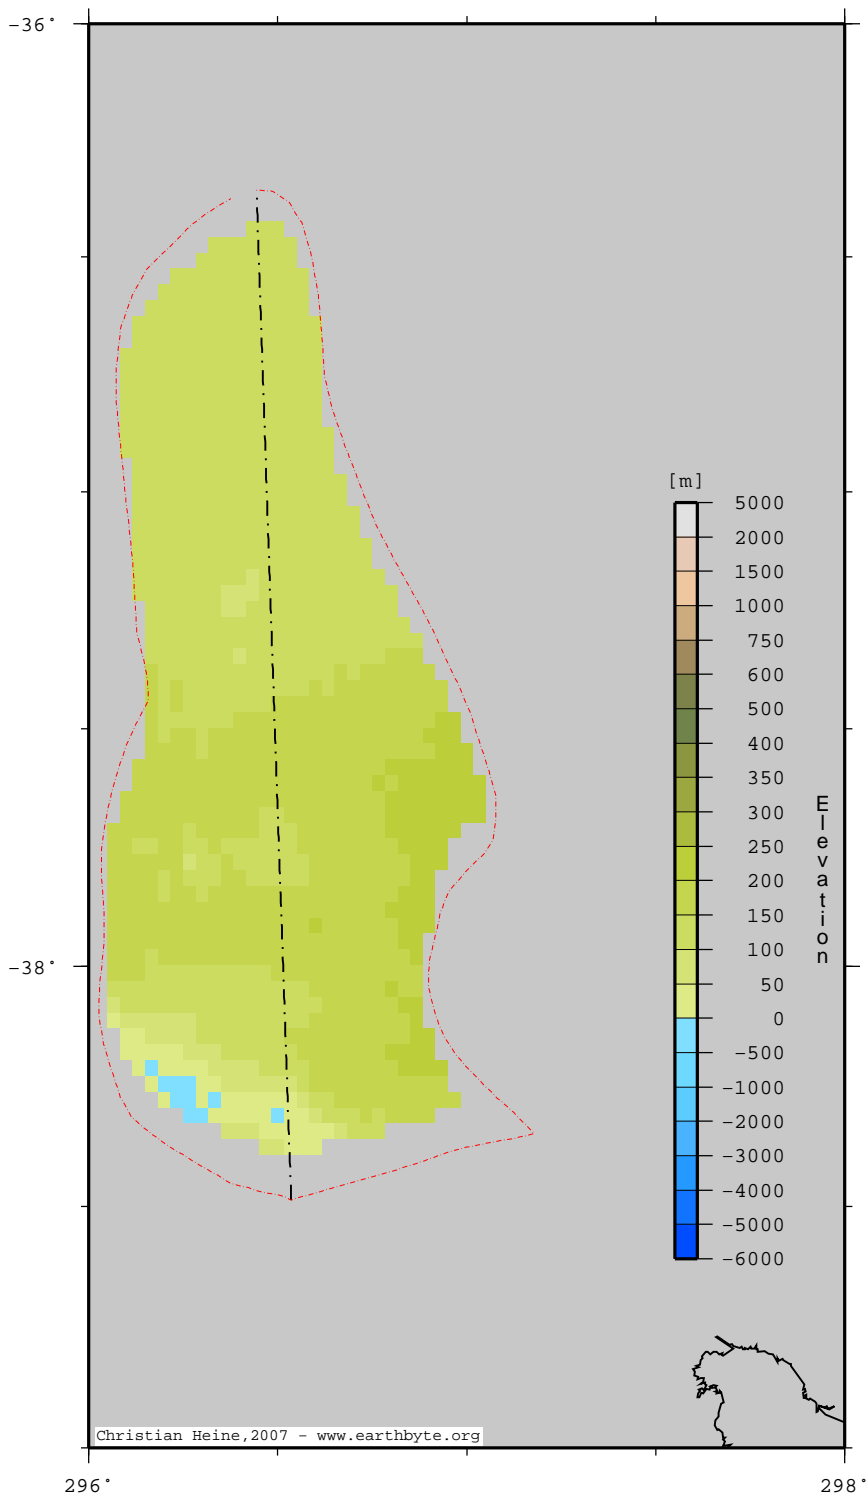

MacachinBasin – topography

125
km

250