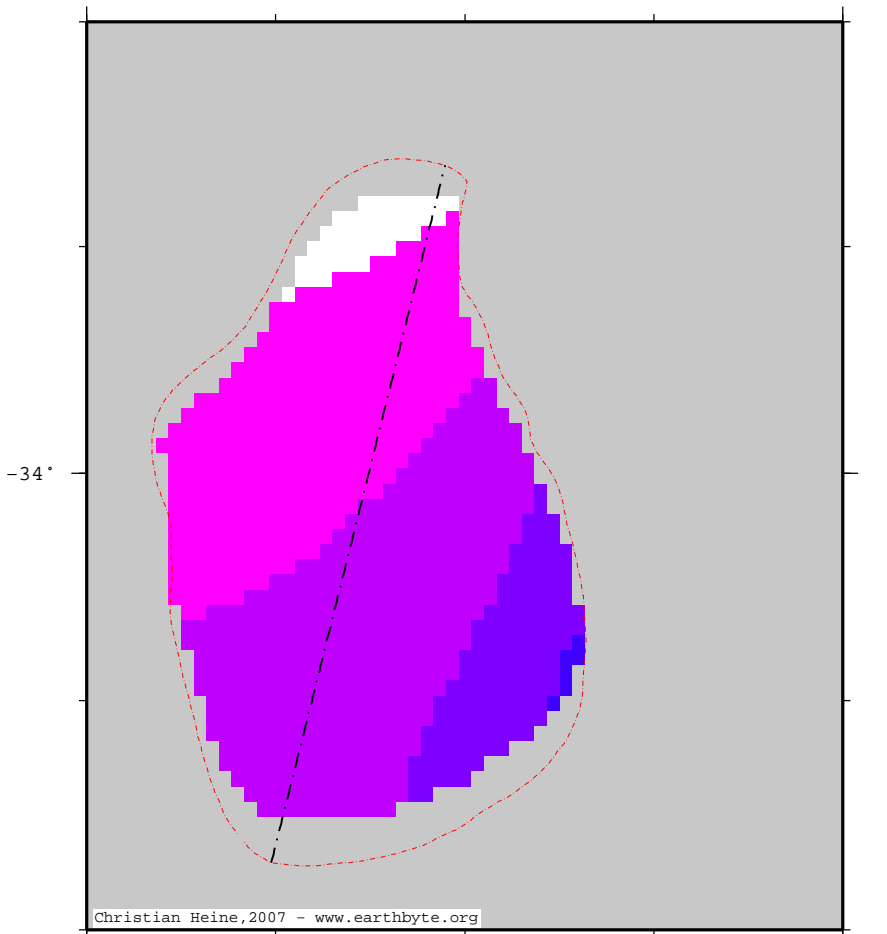

# MercedesBasin – mobilisopachs

Thickness