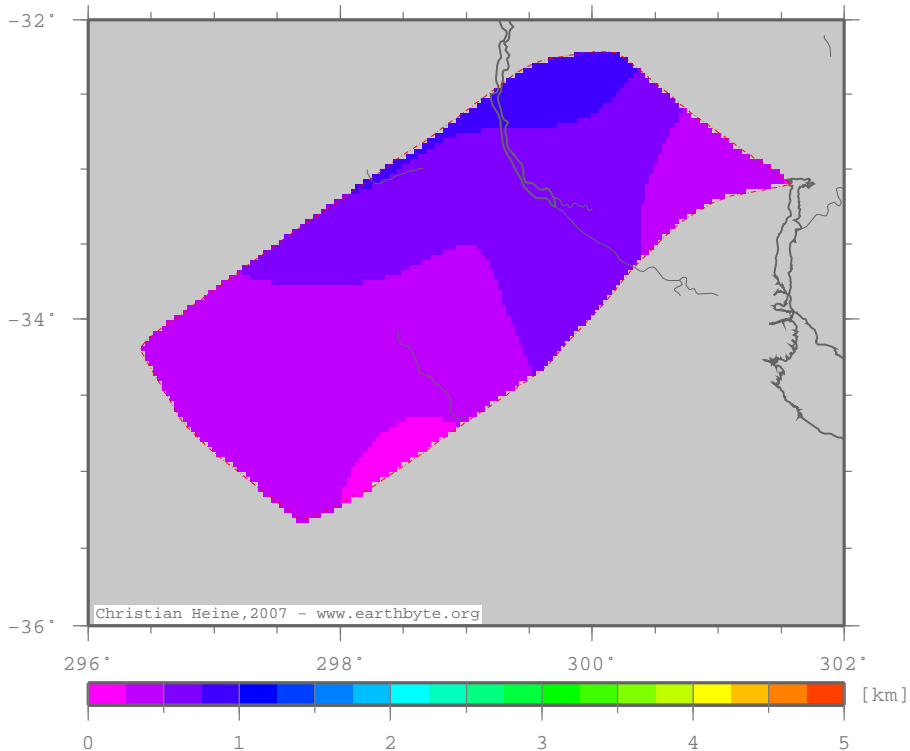

RosarioBasin – isocorr

Isostatic correction