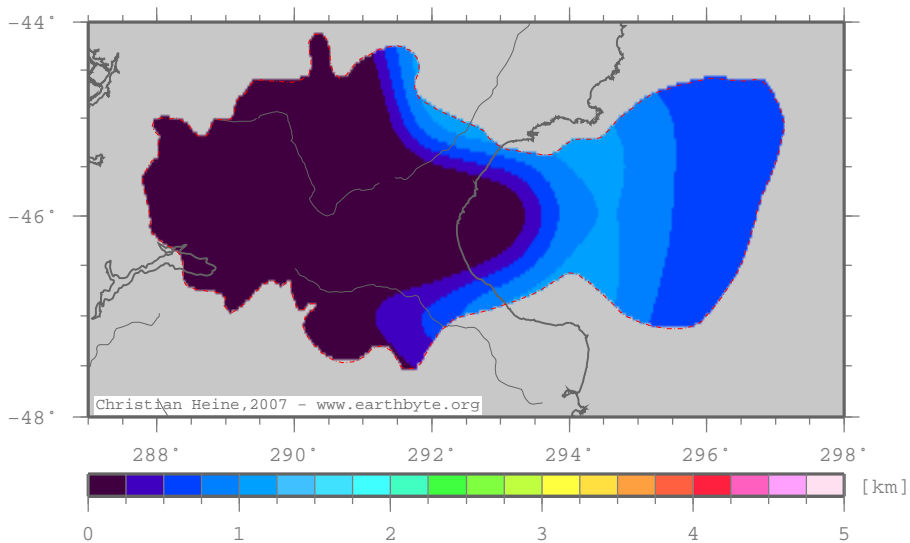

# SanJorgeBasin – tssed

Total tectonic subsidence