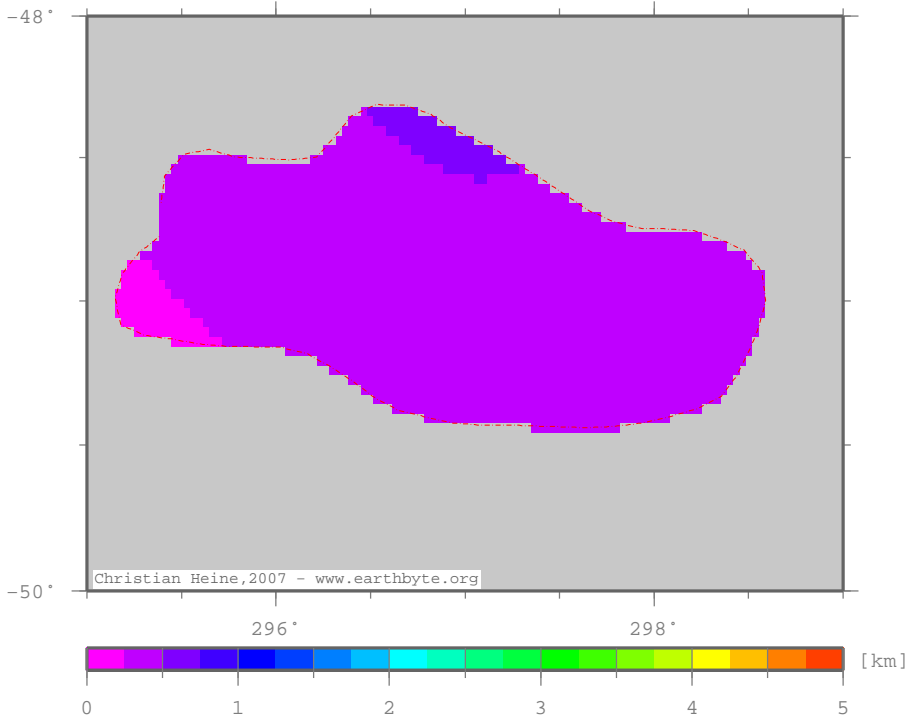

SanJulianBasin – isocorr

Isostatic correction