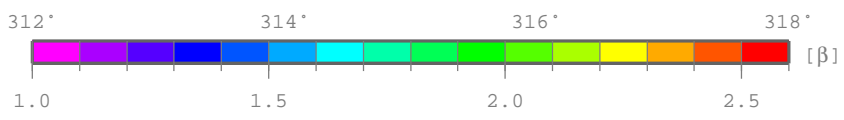

Christian Heine, 2007 - www.earthbyte.org

Crustal extension from sed thickness