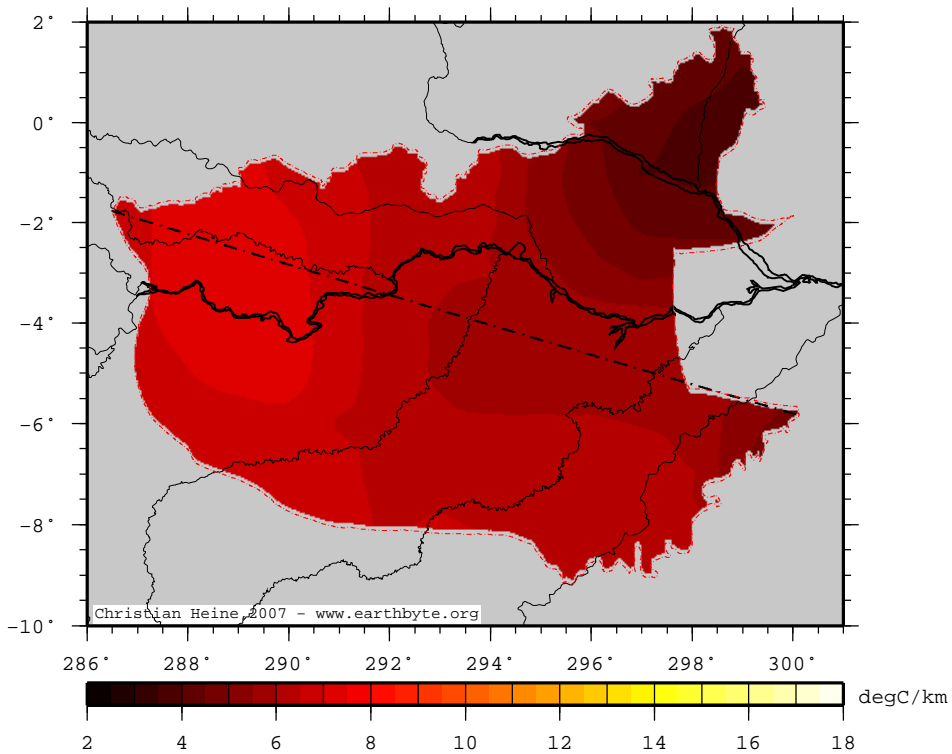

Solimoes_UpperAmazonBasin – TC1_gradTlith

Gradient