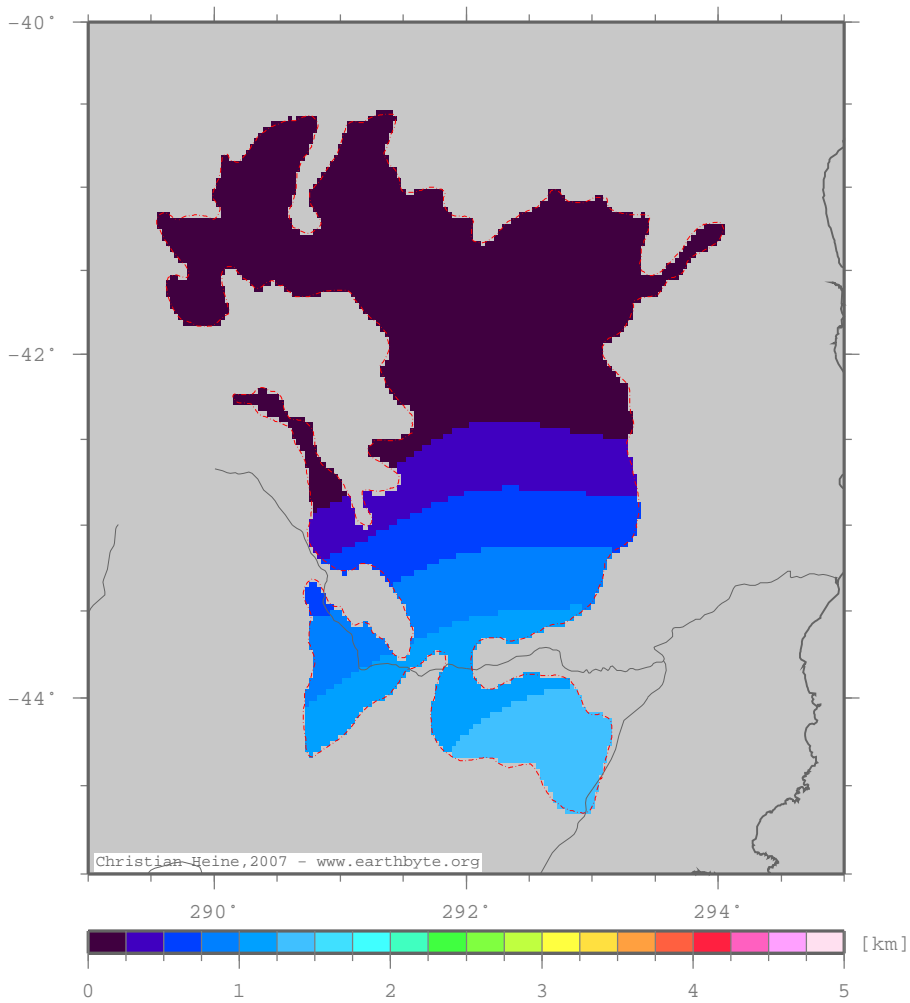

Somuncura–CanadonAsfaltoBasin – ttscrust

Total tectonic subsidence