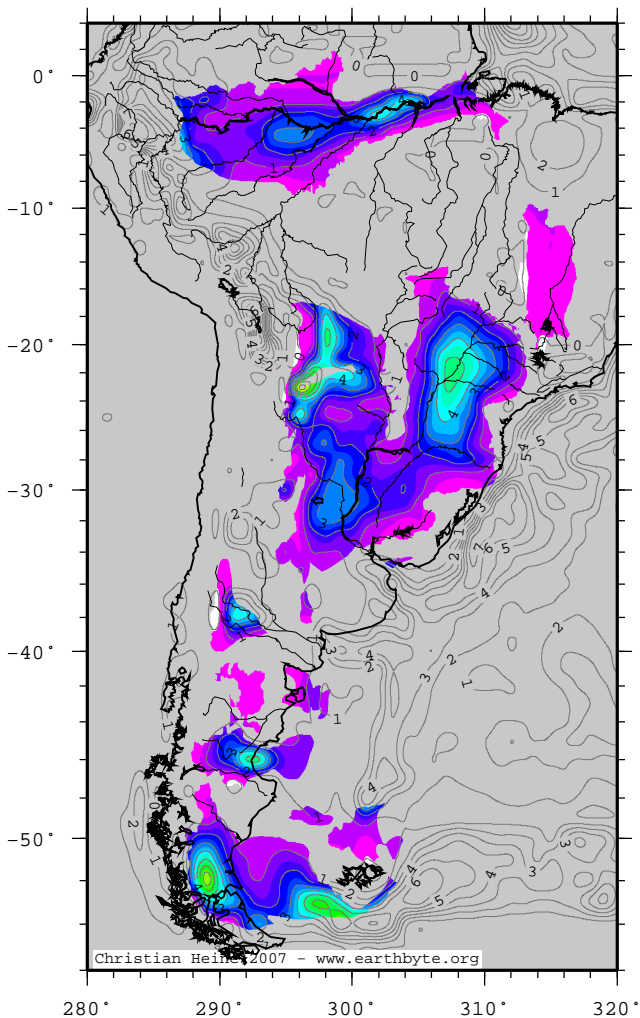

SAM – Laske sediment thickness

Thickness