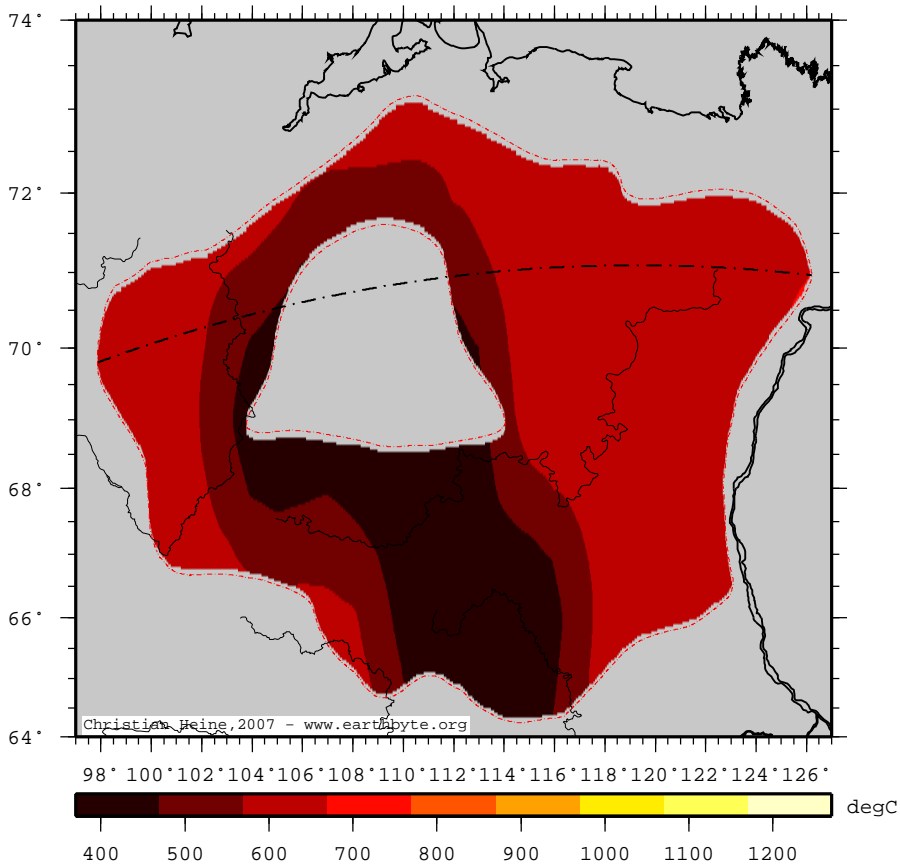

Anabar-OlenekBasin – TC1_T50

Temperature

0 125 250
km