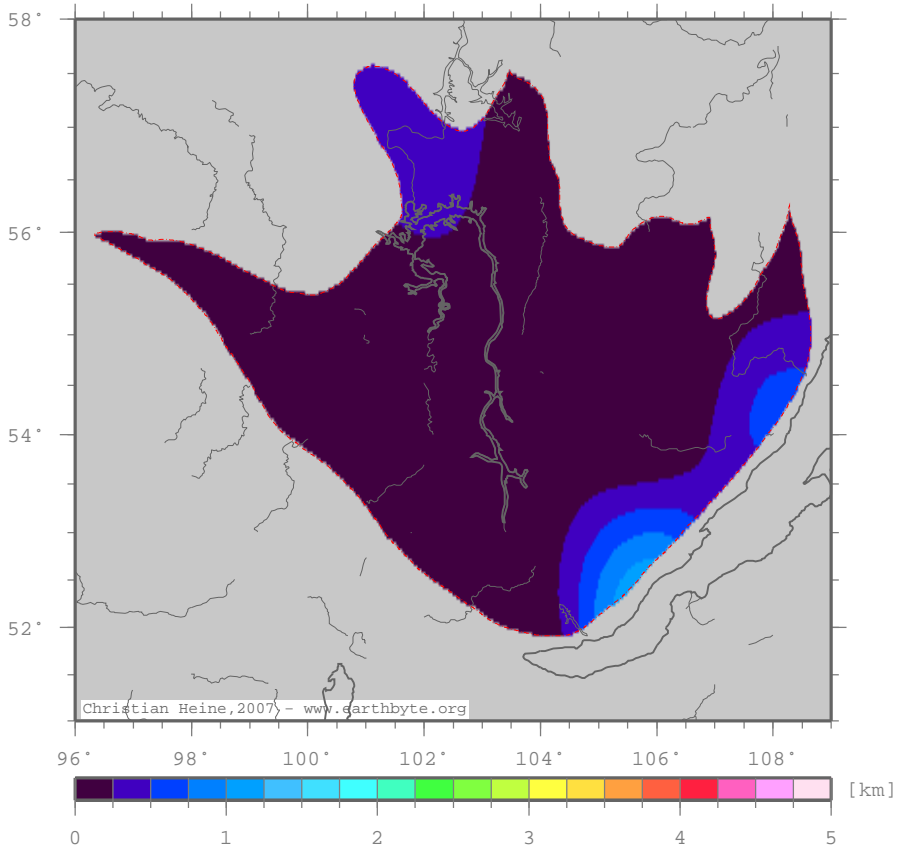

# Angara-LenaStructuralTerrace – ttscrust

Total tectonic subsidence