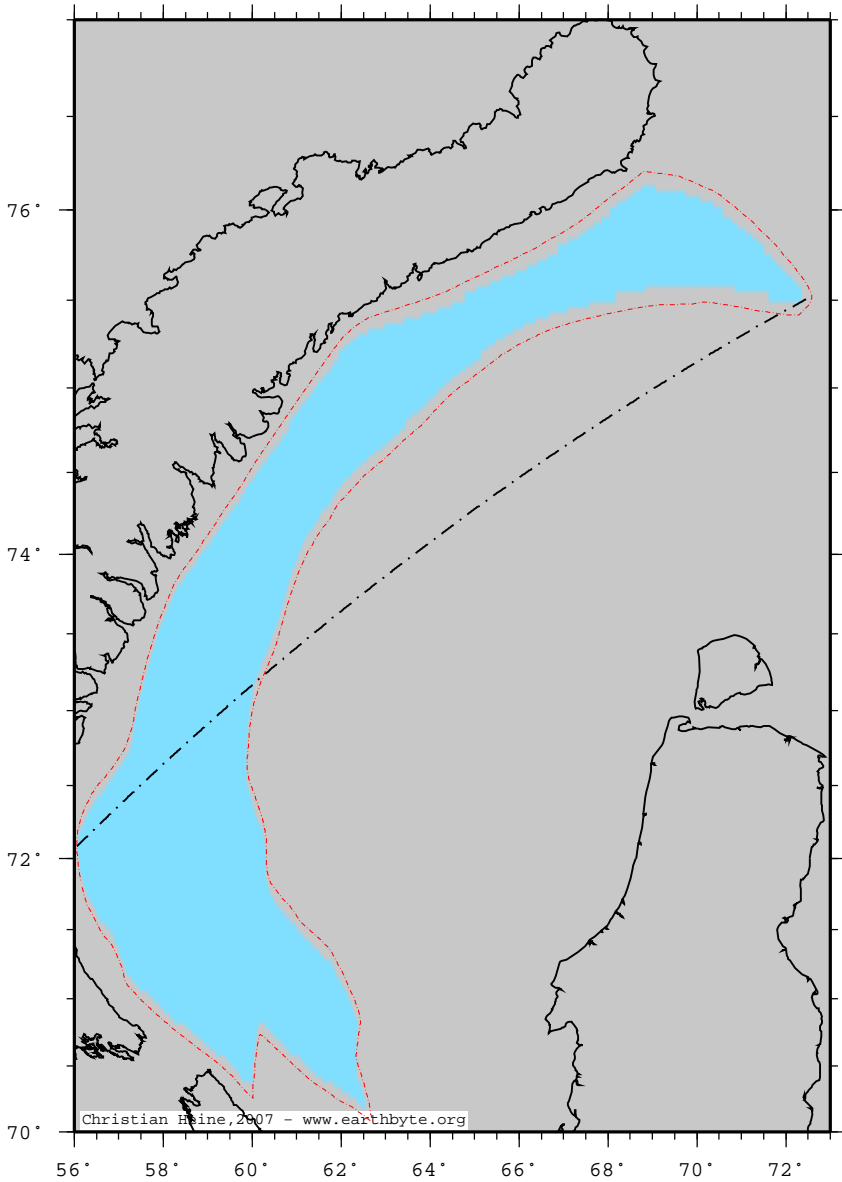

EastNovayaZemlyaTrough – topography

Christian Heine, 2007 - www.earthbyte.org