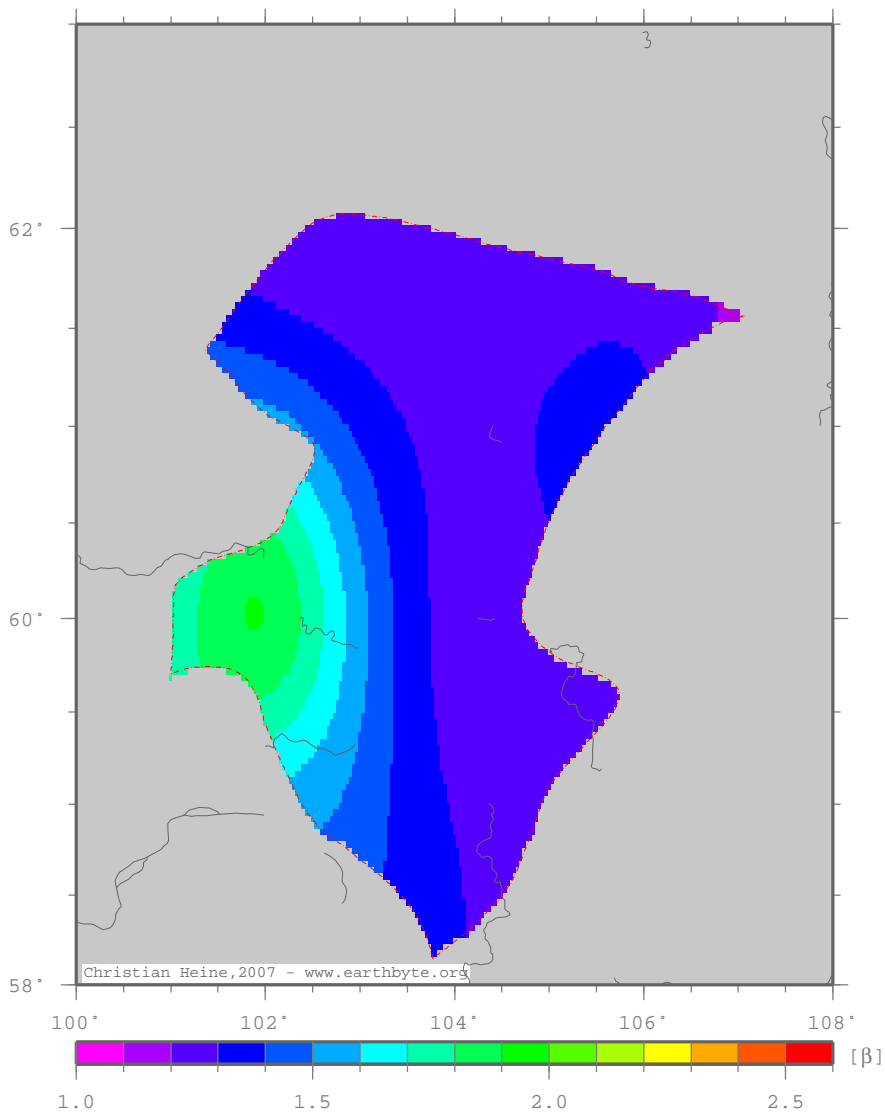

KatangaSaddle – betased

Crustal extension from sed thickness