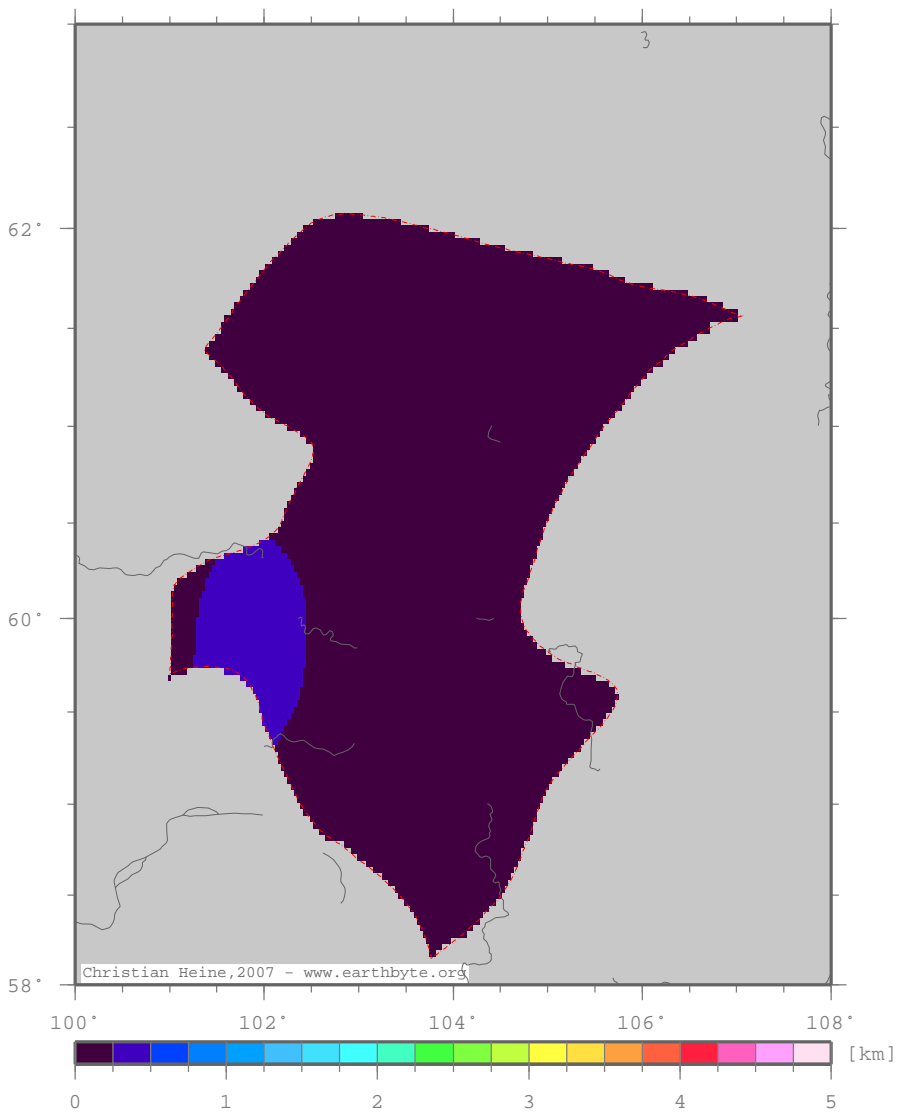

KatangaSaddle – ttscrust

Total tectonic subsidence