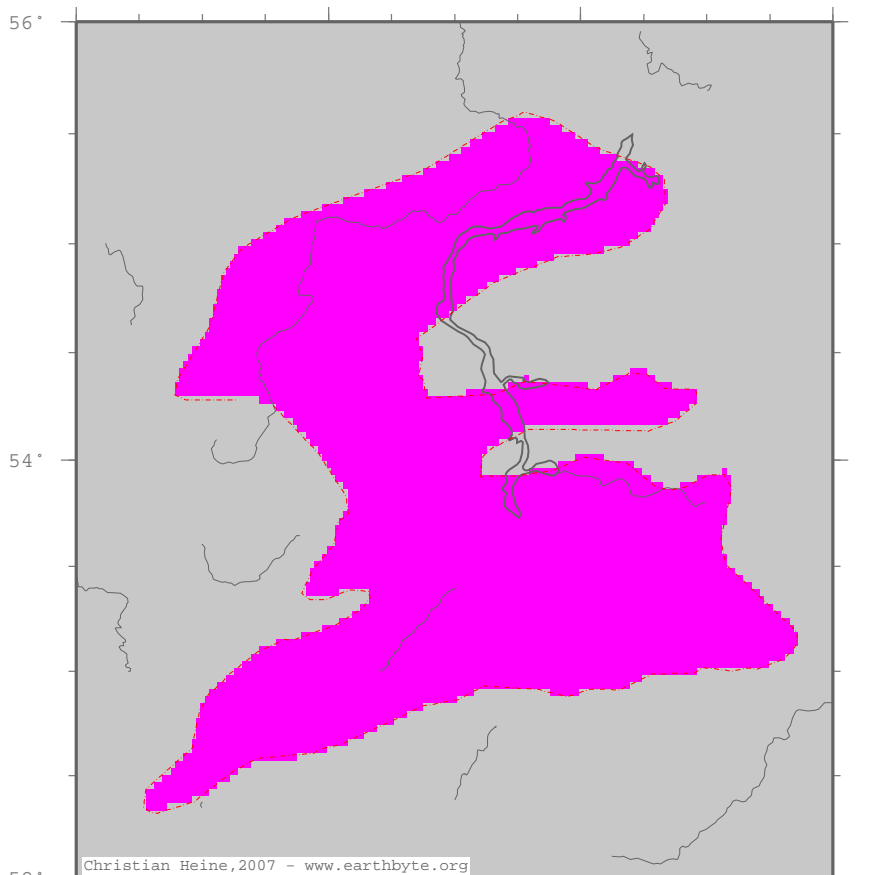

MinusinskBasin – betased

Crustal extension from sed thickness