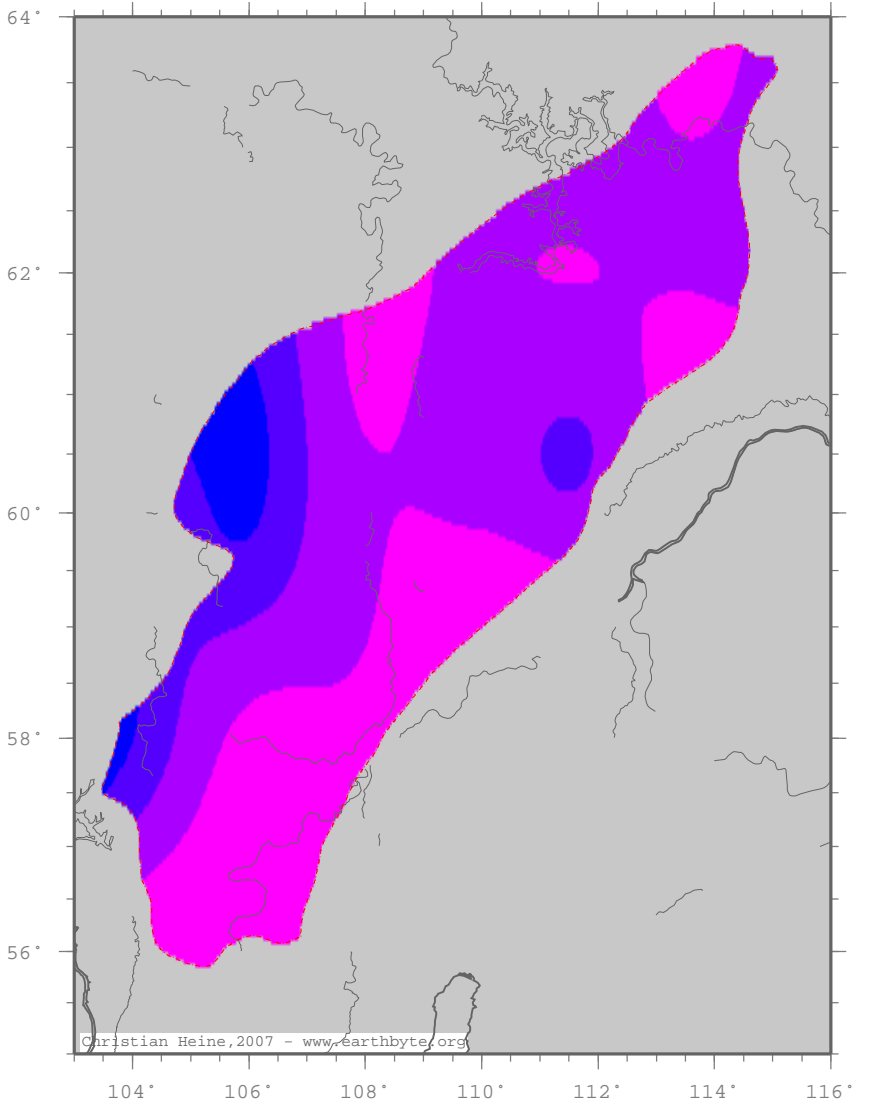

Nepa-BotuobaArch - betased

Crustal extension from sed thickness