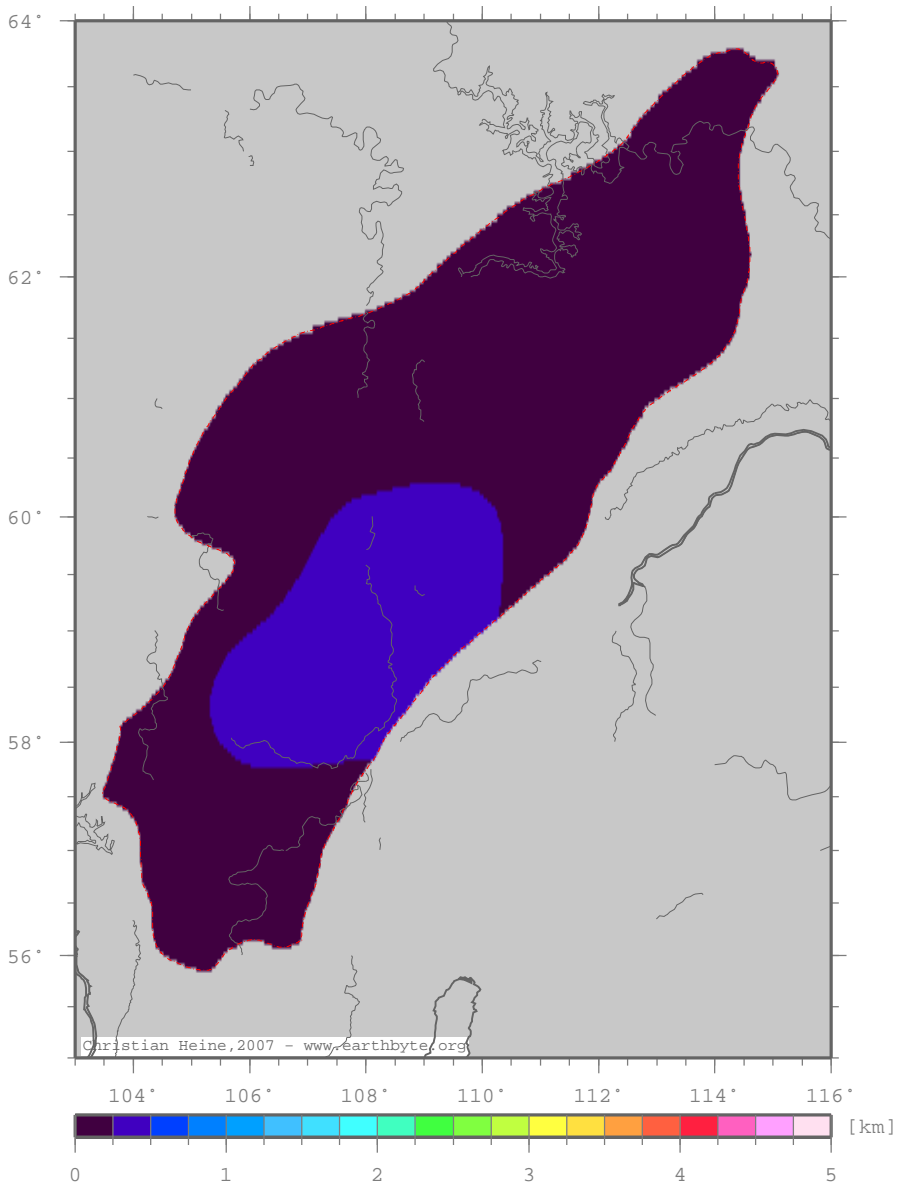

# Nepa-BotuobaArch - tscrust

Total tectonic subsidence