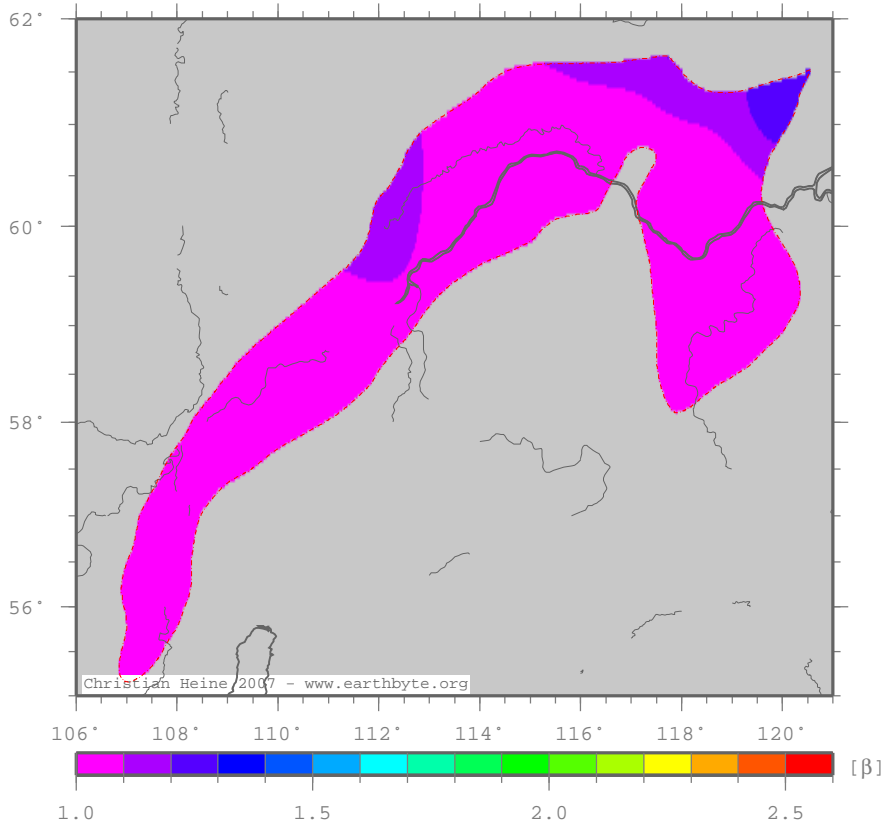

PredpatomTrough – betased

Crustal extension from sed thickness