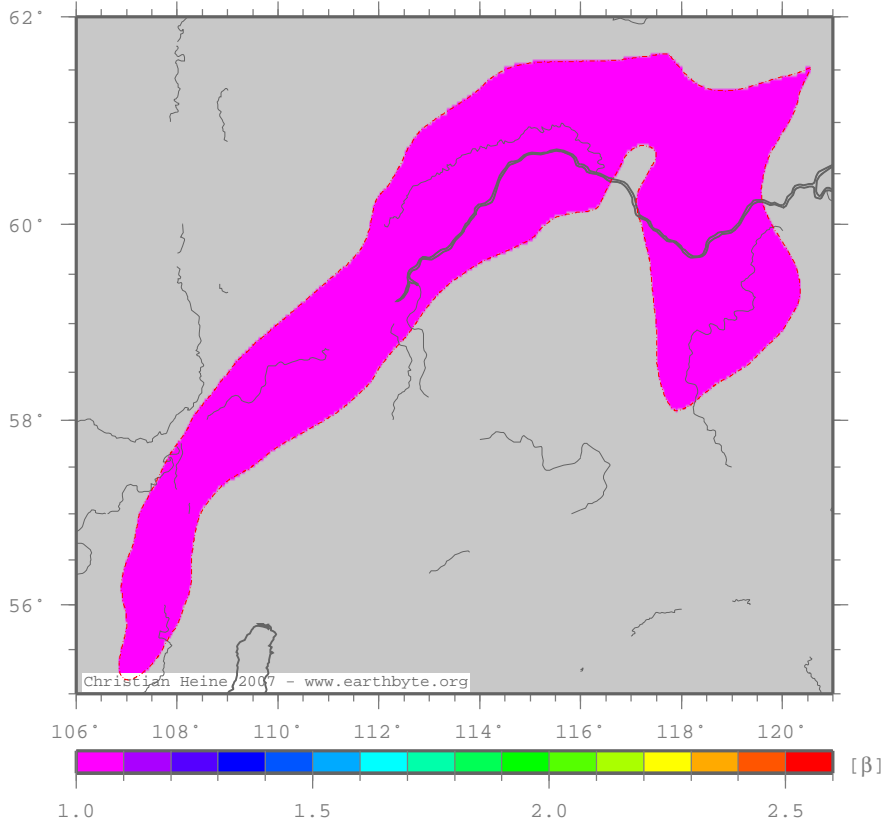

# PredpatomTrough – betacrust

Crustal extension factor