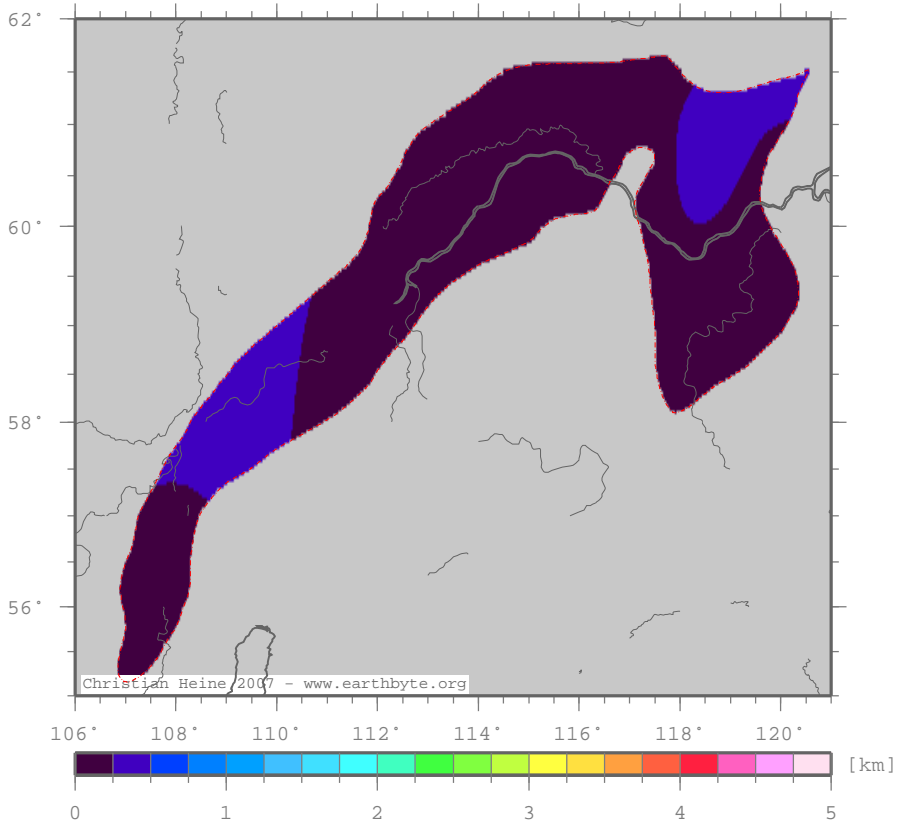

PredpatomTrough – ttr crust

Total tectonic subsidence