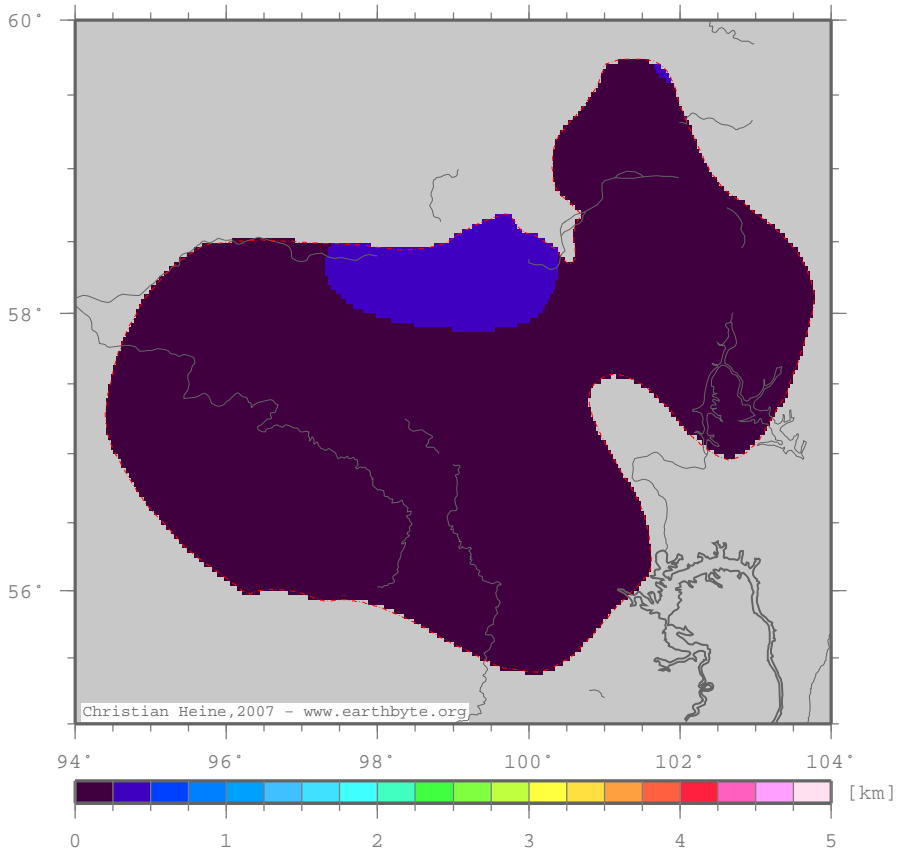

Prisayan–YeniseySyncline – tstrust

Total tectonic subsidence