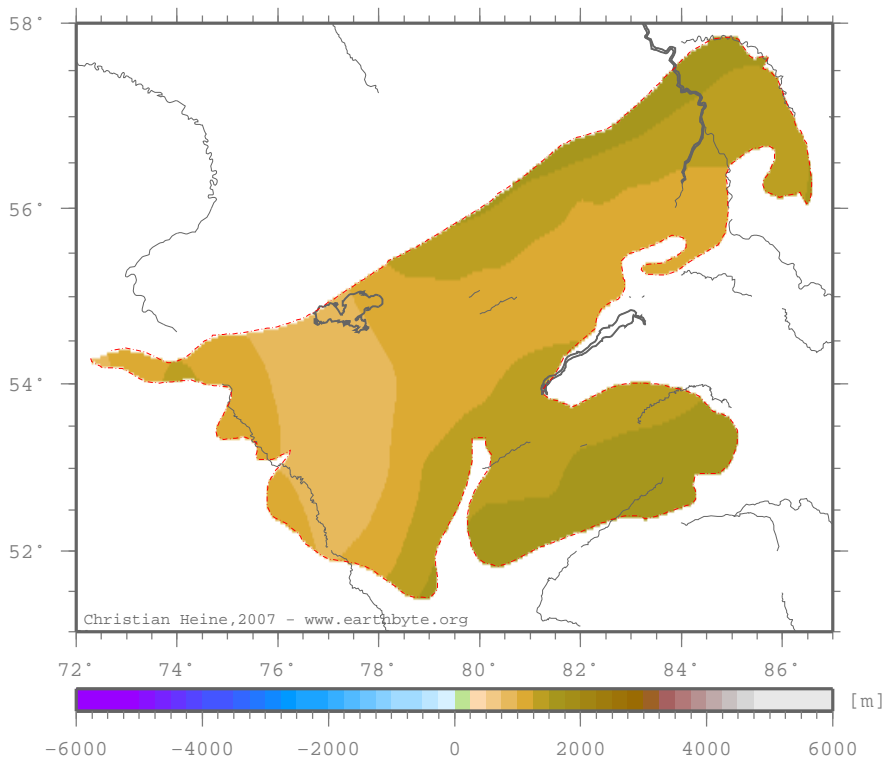

SouthernWestSiberiaBasin – predele

Elevation