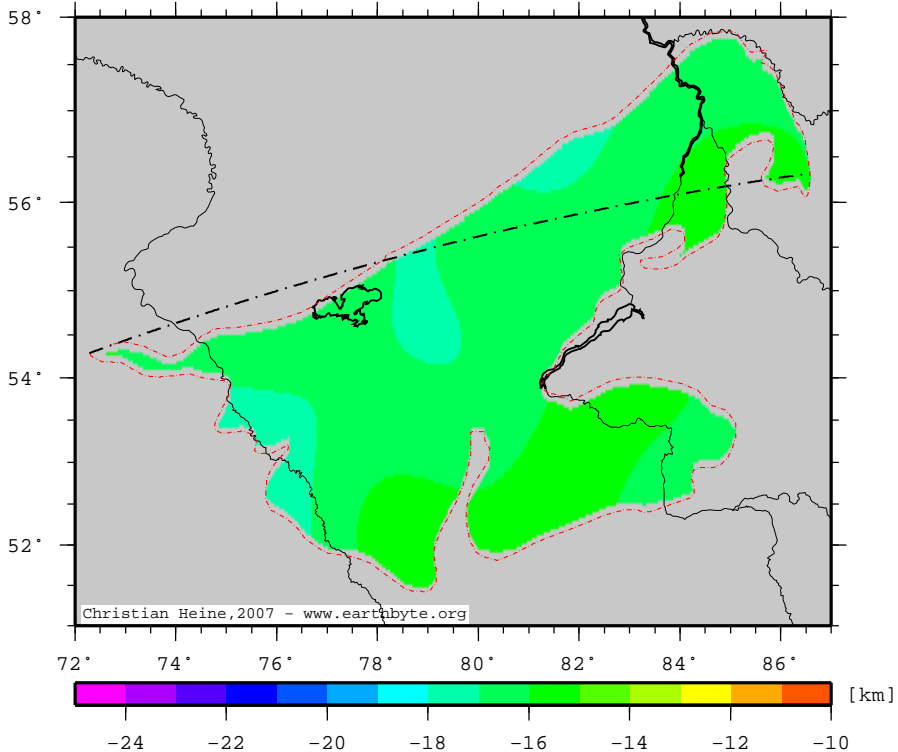

SouthernWestSiberiaBasin – t5

Depth