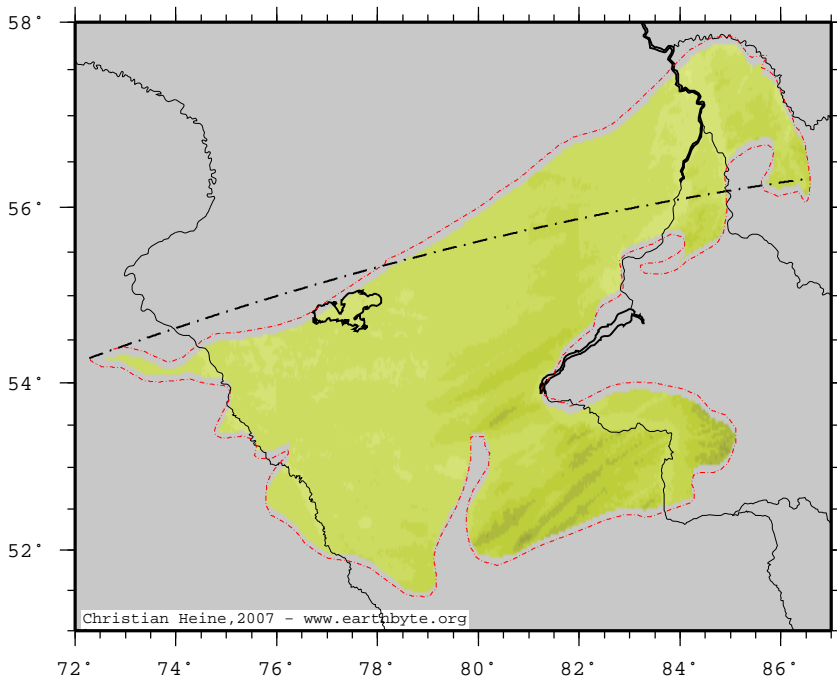

# SouthernWestSiberiaBasin – topography

Christian Heine, 2007 - [www.earthbyte.org](http://www.earthbyte.org)