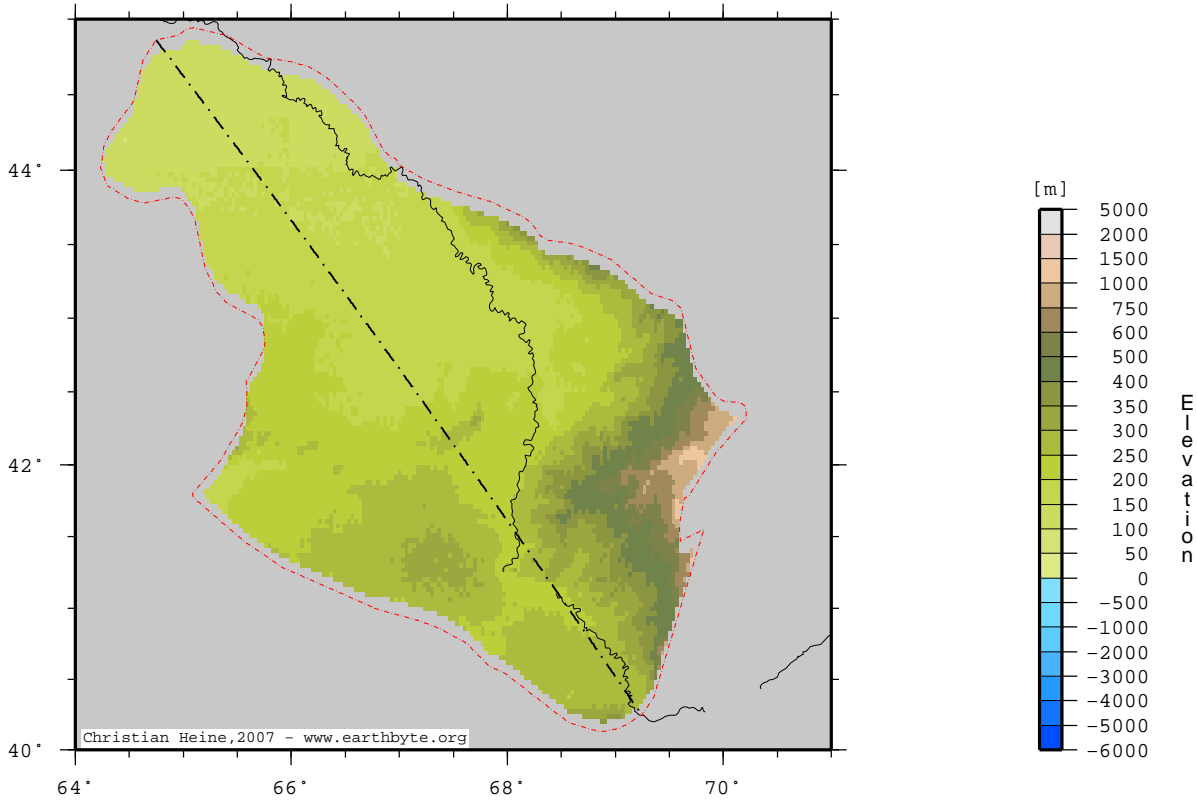

Syr-DaryaBasin – topography

0 125 250
km