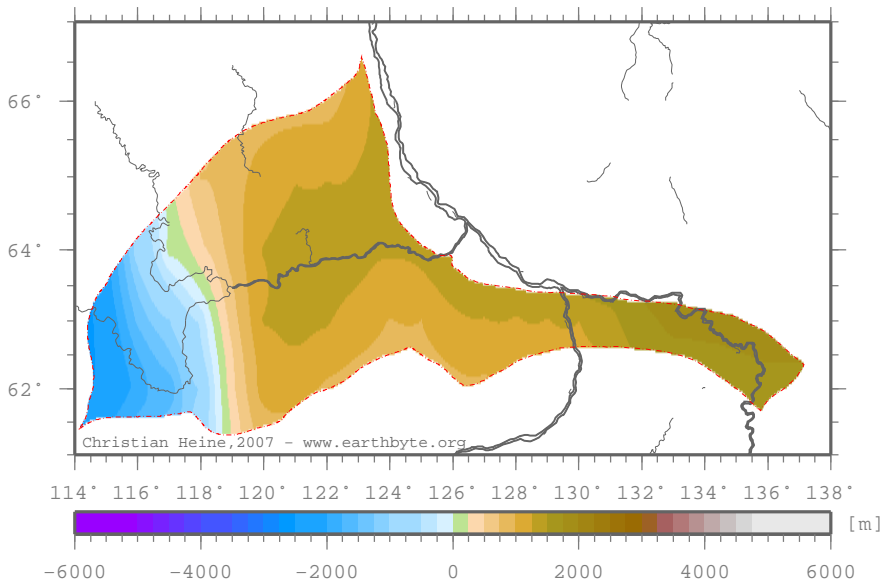

VilyuyBasin – predele

Elevation