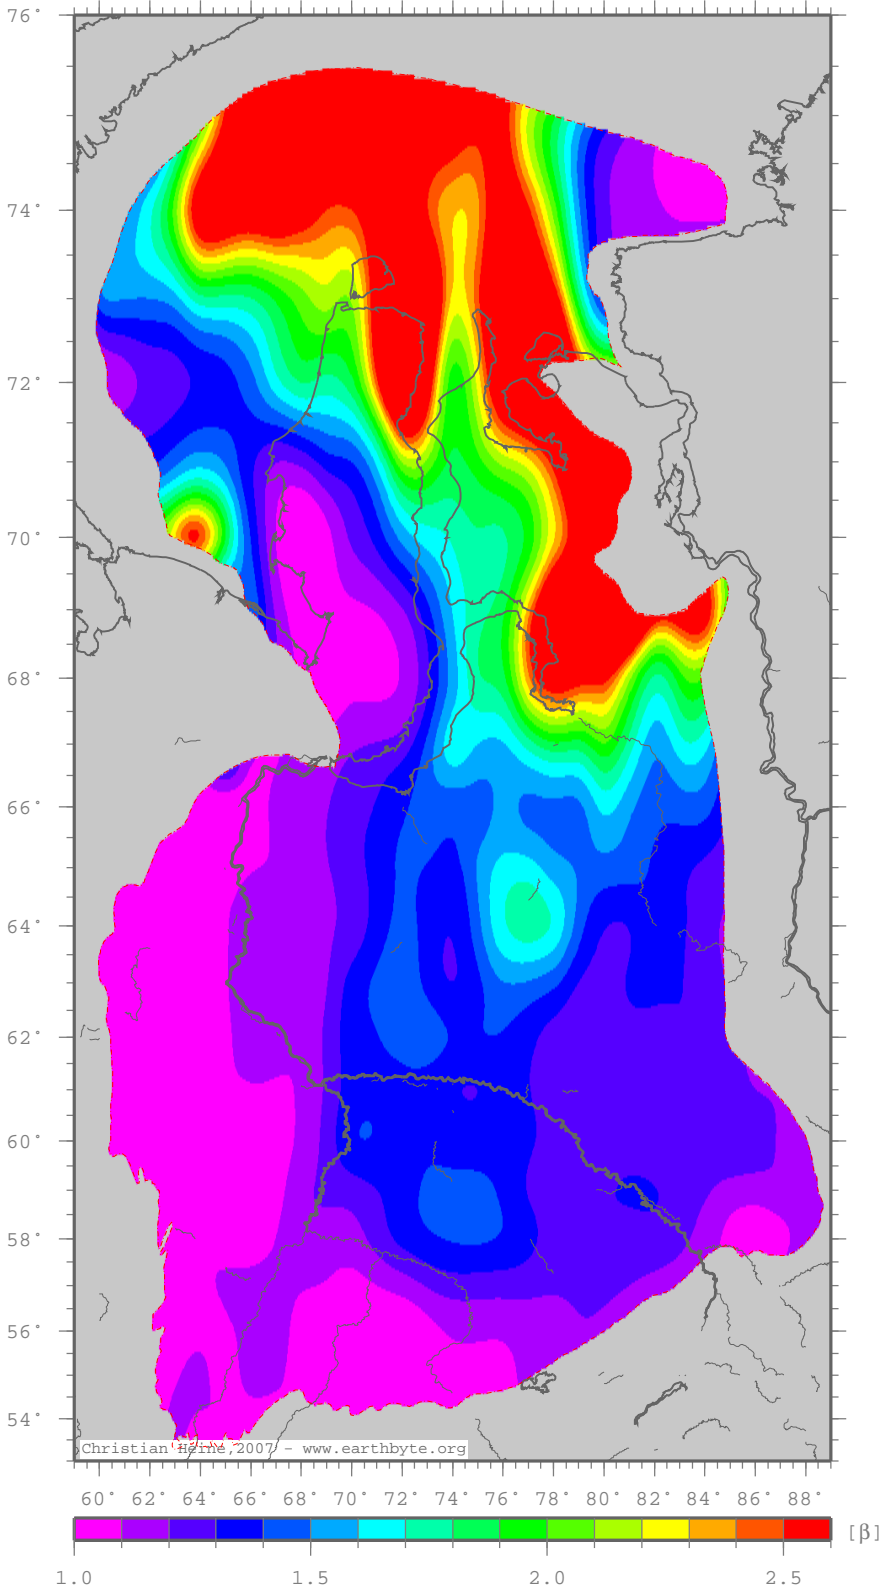

WesternSiberiaBasin – betased

Crustal extension from sed thickness