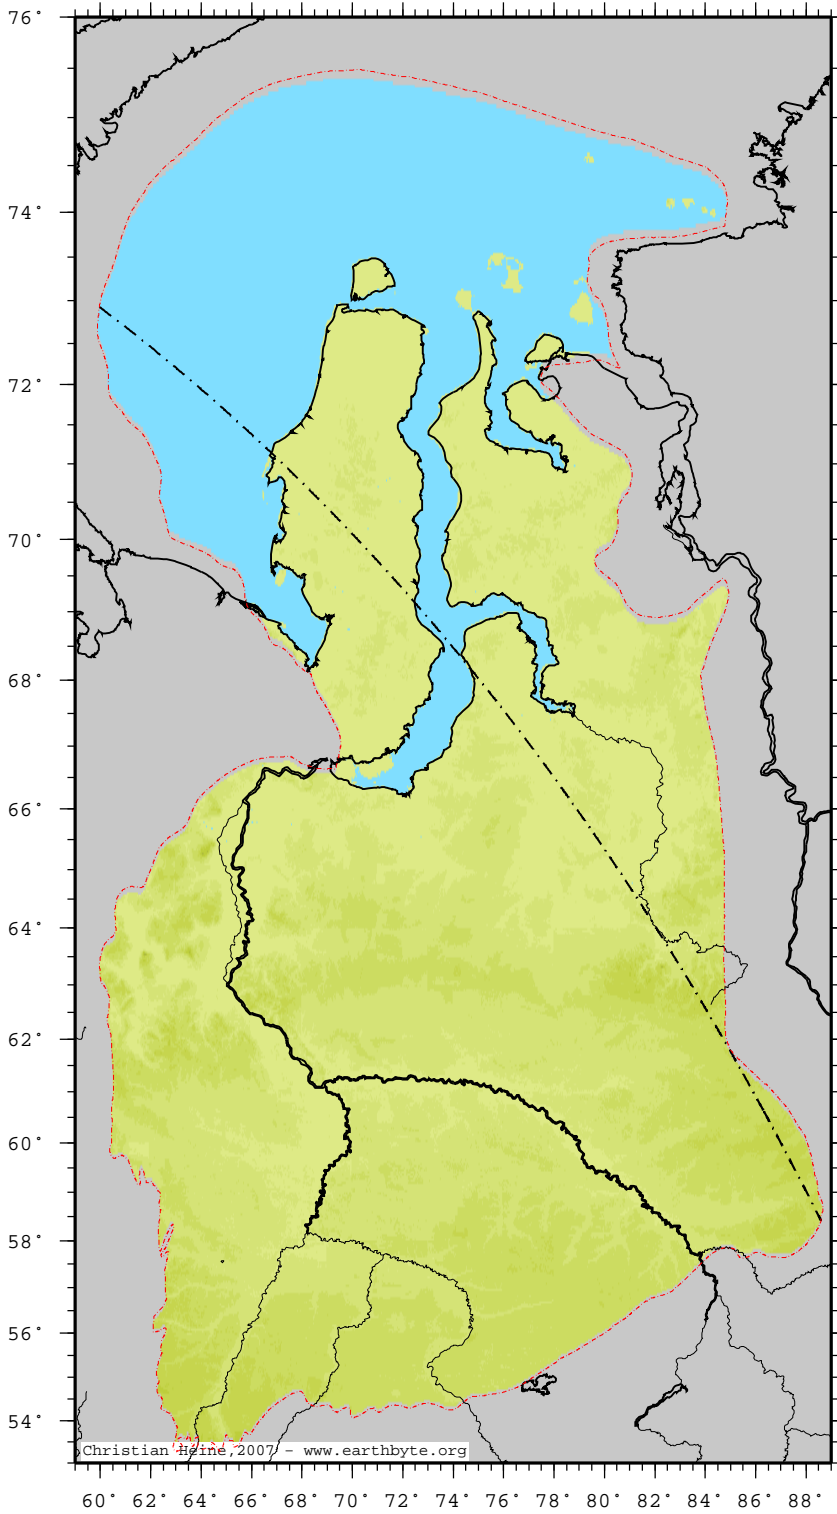

WesternSiberiaBasin – topography

Christian Heine, 2007 - www.earthbyte.org