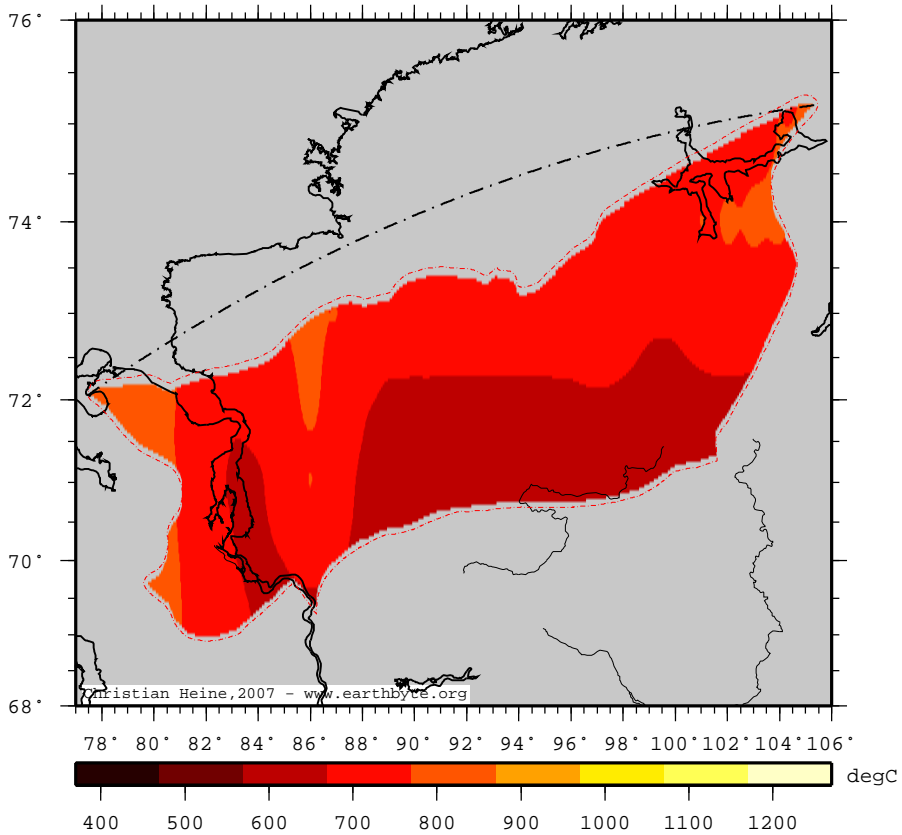

Yenisey-KhatangaBasin – TC1_T50

Temperature