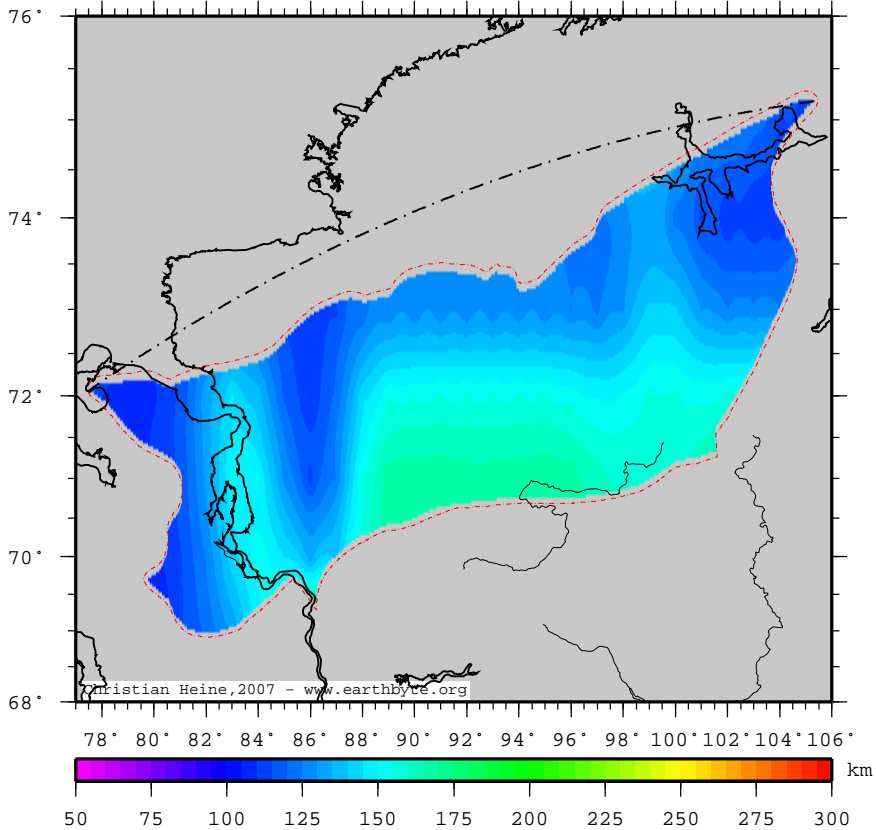

Yenisey-KhatangaBasin – TC1_z1300

Christian Heine, 2007 - www.earthbyte.org

Thickness