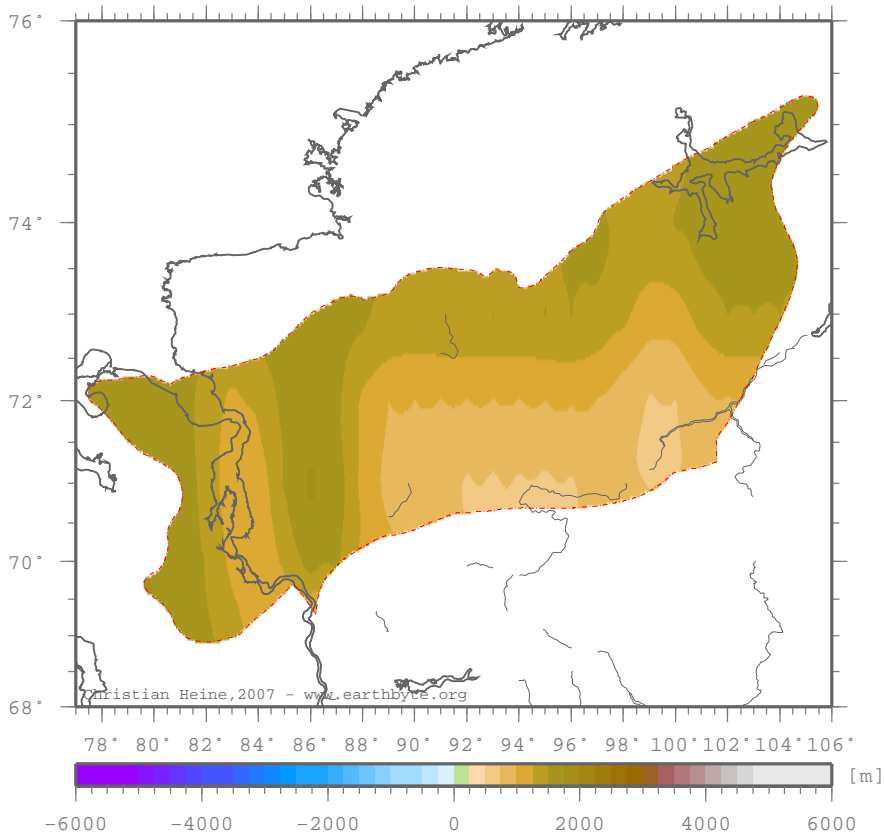

Yenisey–KhatangaBasin – predele

Elevation