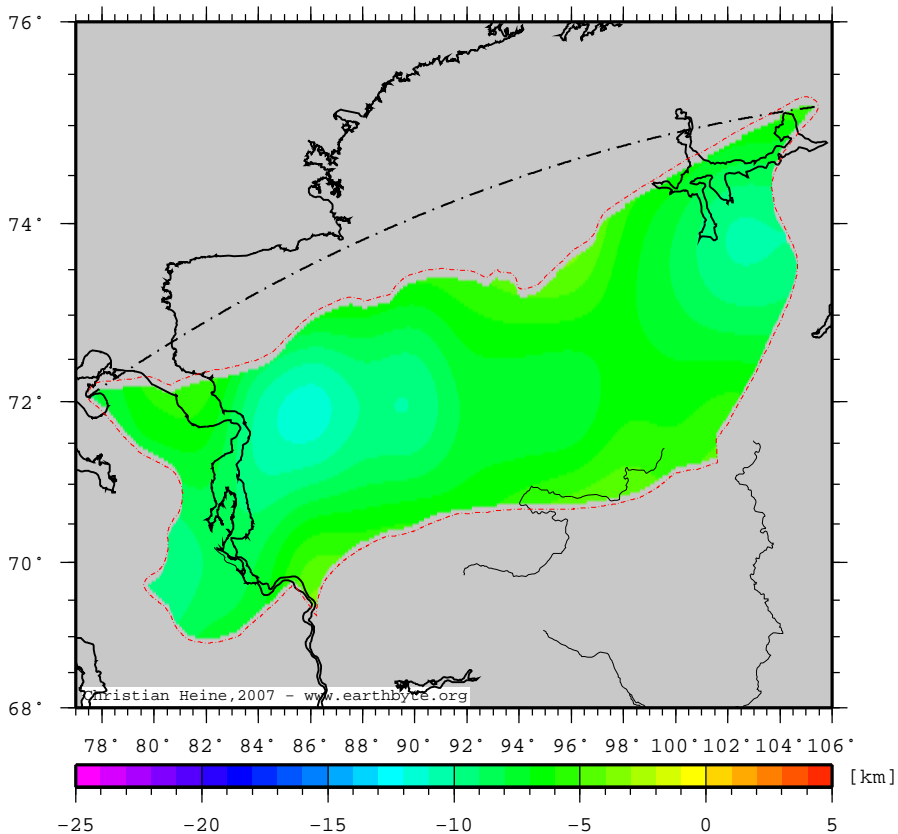

# Yenisey-KhatangaBasin – t4

Depth