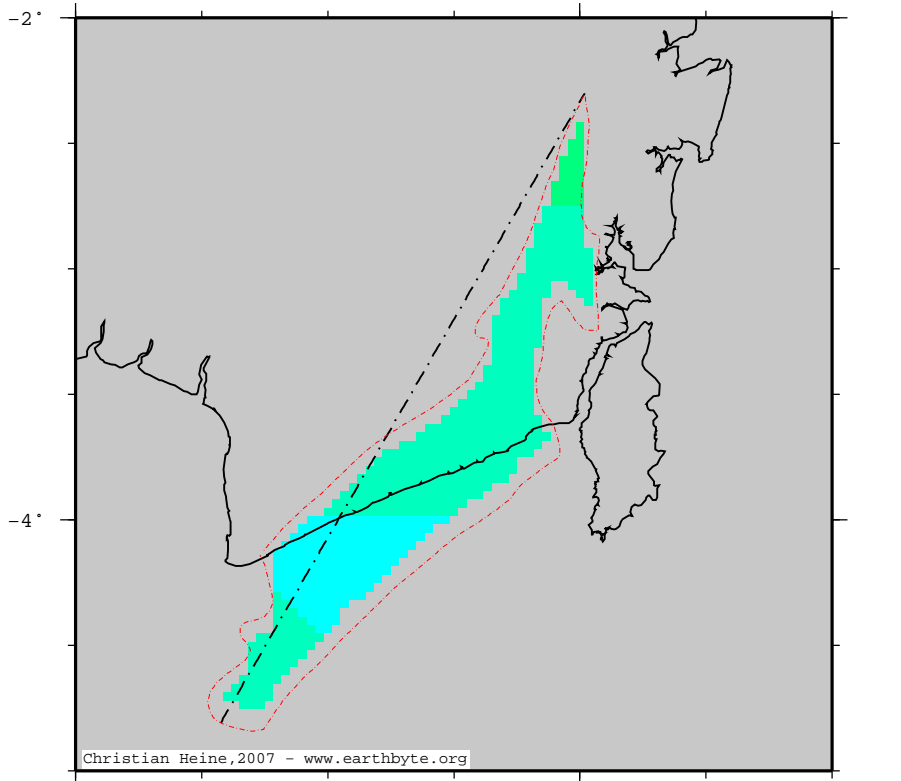

AsemAsemBasin – plaincrust

Christian Heine, 2007 - www.earthbyte.org

Thickness